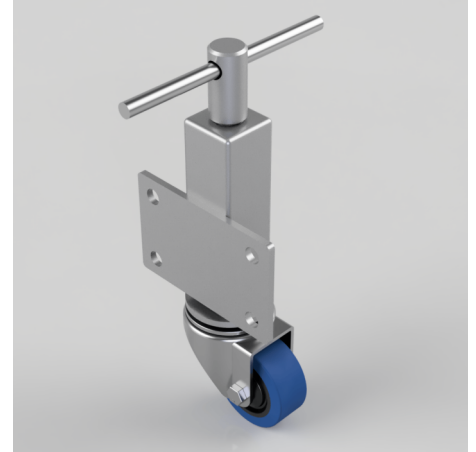

Blue Elastic Rubber 65ShoreA Plate Swivel Castor 80mm 150kg Load

Product code: JAZ80SRNBJ

Zinc plated box jacking unit with side fitting plate and a 75mm lift fitted with a 80mm white zinc plated swivel pressed steel castor with a 65 shore A blue rubber on black nylon wheel with a ball bearing bore with a load capacity of 150kg Please note Jacking castors are rated on a different principal to other castors and we recommend the total lifted load is divided over just 2 jacking units.1 extra safety point is when jacked up please beware of any obstacles as a sudden shock could result in the inner square tube bending around the outer tube. Please refer to the BIL catalogue or request a drawing. REACH compliant also PAH-Free rubber to confirm to EU-directive 2005/69/EC

Diameter (mm)	80
Castor Height (mm)	110
Castor Type	Swivel
Swivel Radius (mm)	78
Fixing Option	Plate
Bearing Type	Ball
To Suit Fixing Bolt (mm)	14
Wheel Material	Rubber on Nylon
Colour / Shore Hardness	Blue Elastic Rubber on Nylon Rim / 65 Shore A
Temperature Resistance	-30 °C TO +80 °C
Load Capacity (kg)	150
Tread (mm)	35
Height (mm)	348 / 423
Lifting Stroke (mm)	75