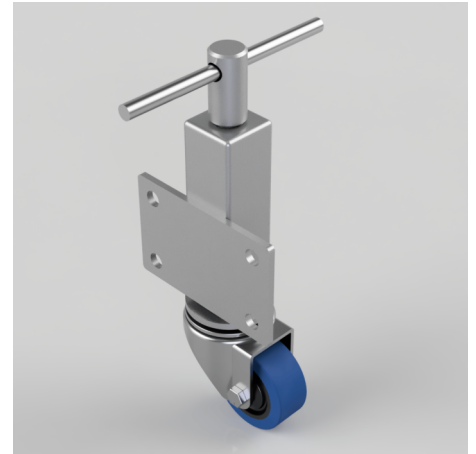

Blue Elastic Rubber 65ShoreA Plate Swivel Castor 80mm 150kg Load

Product code: JAZ80SRNBJ

Zinc plated box jacking unit with side fitting plate and a 75mm lift fitted with a 80mm white zinc plated swivel pressed steel castor with a 65 shore A blue rubber on black nylon wheel with a ball bearing bore with a load capacity of 150kg Please note Jacking castors are rated on a different principal to other castors and we recommend the total lifted load is divided over just 2 jacking units.1 extra safety point is when jacked up please beware of any obstacles as a sudden shock could result in the inner square tube bending around the outer tube. Please refer to the BIL catalogue or request a drawing. REACH compliant also PAH-Free rubber to confirm to EU-directive 2005/69/EC

Diameter (mm)	80
Castor Height (mm)	110
Castor Type	Swivel
Swivel Radius (mm)	78
Fixing Option	Plate
Bearing Type	Ball
To Suit Fixing Bolt (mm)	14
Wheel Material	Rubber on Nylon
Colour / Shore Hardness	Blue Elastic Rubber on Nylon Rim / 65 Shore A
Temperature Resistance	-30 °C TO +80 °C
Load Capacity (kg)	150
Tread (mm)	35
Height (mm)	348 / 423
Lifting Stroke (mm)	75