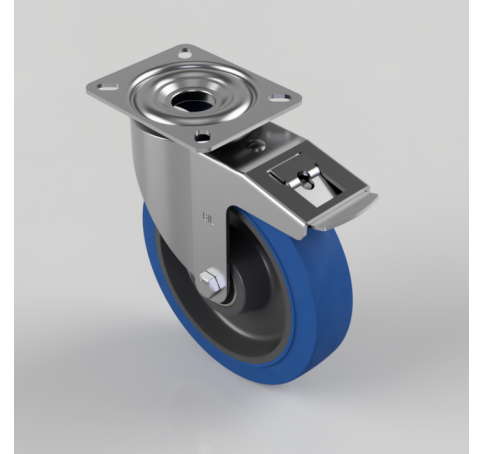

## Blue Elastic Rubber 65ShoreA Plate Swivel Castor Brake 200mm 400kg Load

**Product code: BZMM200SRNBJSWB**

Pressed steel swivel flat plate castor fitted with a blue 65 shore A elastic rubber tyre on a black nylon centred wheel with ball bearings and total lock brake, Wheel diameter 200mm, tread width 50mm, overall height 235mm, top plate 140mm x 110mm, hole centres 105mm x 80/75mm. Load capacity 400kg.

Diameter (mm)	200
Castor Type	Swivel with Total Lock Brake
Fixing Option	Plate
Height (mm)	235
Wheel Material	Rubber on Nylon
Colour / Shore Hardness	Blue Elastic Rubber on Nylon Rim / 65 Shore A
Temperature Resistance	-30 °C TO +80 °C
Bearing Type	Ball
Load Capacity (kg)	400
Tread (mm)	50
Swivel Radius (mm)	167
Plate Size (mm)	140 x 110
Hole Centres (mm)	105 x 80
Top Plate Thickness (mm)	3
Fork Thickness (mm)	3
To Suit Fixing Bolt (mm)	10