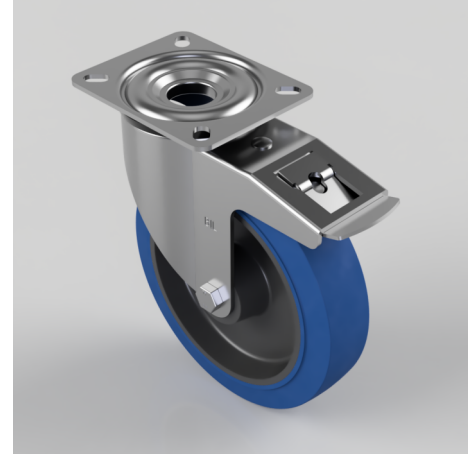

Blue Elastic Rubber 65ShoreA Plate Swivel Castor Braked 200mm 400kg Load

Product code: BZMM200SRNBSWB

Pressed steel swivel flat plate castor fitted with a blue 65 shore A elastic rubber tyre on a black nylon centred wheel with roller bearings and total lock brake, Wheel diameter 200mm, tread width 50mm, overall height 235mm, top plate 135mm x 110mm, hole centres 105mm x 80mm. Load capacity 400kg.

Diameter (mm)	200
Castor Type	Swivel with Total Lock Brake
Fixing Option	Plate
Height (mm)	235
Wheel Material	Rubber on Nylon
Colour / Shore Hardness	Blue Elastic Rubber on Nylon Rim / 65 Shore A
Temperature Resistance	-30 °C TO +80 °C
Bearing Type	Roller
Load Capacity (kg)	400
Tread (mm)	50
Swivel Radius (mm)	167
Plate Size (mm)	135 x 110
Hole Centres (mm)	105 x 80
Top Plate Thickness (mm)	3.5
Fork Thickness (mm)	3.5
To Suit Fixing Bolt (mm)	10