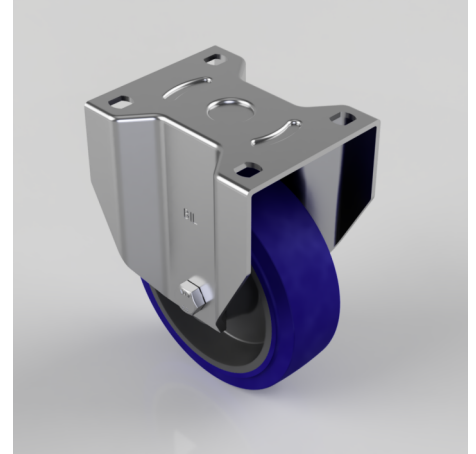

## Blue Elastic Rubber 75 Shore A Plate Fixed Castor 150mm 300kg Load

**Product code: BZPF150RNB**

Pressed steel fixed castor with a flat plate fixing. Blue 75 shore A elastic rubber tyre on a black nylon centred wheel with a roller bearing. Wheel diameter 150mm, tread width 50mm, overall height 194mm, plate size 135mm x 110mm, hole centres 105mm x 80mm. Load capacity 300kg.

Diameter (mm)	150
Castor Type	Fixed
Fixing Option	Plate
Height (mm)	194
Wheel Material	Rubber on Nylon
Colour / Shore Hardness	Blue Rubber on Nylon Rim / 75 Shore A
Temperature Resistance	-20 °C TO +60 °C
Bearing Type	Roller
Load Capacity (kg)	300
Tread (mm)	50
Plate Size (mm)	135 x 110
Hole Centres (mm)	105 x 80
Fork Thickness (mm)	3.5
To Suit Fixing Bolt (mm)	12