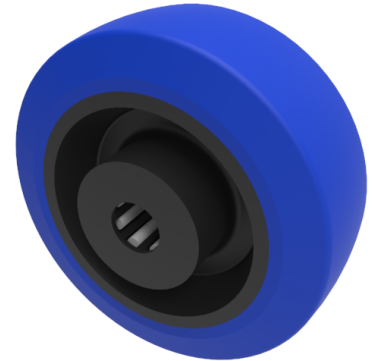

Blue Elastic Rubber 75ShoreA 100mm Roller Bearing Wheel 250kg Load

Product code: BZH100WRNRB15

Blue 75 shore A elastic rubber tyre on black nylon centred wheel with a roller bearing. Diameter 100mm, tread width 38mm, bore size 15mm, hub length 48mm. Load capacity 250kg.

Wheel Material	Rubber on Nylon
Diameter (mm)	100
Load Capacity (kg)	250
Bearing Type	Roller
Bore Size (mm)	15
Tread (mm)	38
Hub Width (mm)	48
Temperature Resistance	-20 °C TO +60 °C
Colour / Shore Hardness	Blue Rubber on Nylon Rim / 75 Shore A