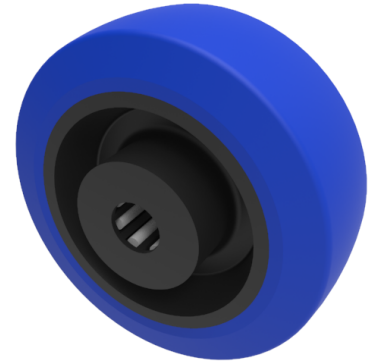

## Blue Elastic Rubber 75ShoreA 100mm Roller Bearing Wheel 250kg Load

**Product code: BZH100WRNRB15**

Blue 75 shore A elastic rubber tyre on black nylon centred wheel with a roller bearing. Diameter 100mm, tread width 38mm, bore size 15mm, hub length 48mm. Load capacity 250kg.

Wheel Material	Rubber on Nylon
Diameter (mm)	100
Load Capacity (kg)	250
Bearing Type	Roller
Bore Size (mm)	15
Tread (mm)	38
Hub Width (mm)	48
Temperature Resistance	-20 °C TO +60 °C
Colour / Shore Hardness	Blue Rubber on Nylon Rim / 75 Shore A