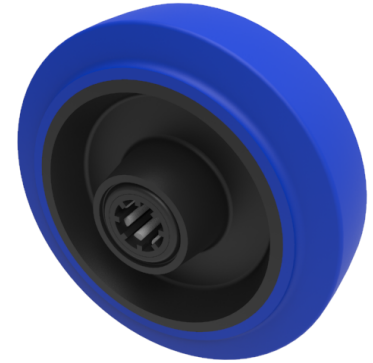

Blue Elastic Rubber 75ShoreA 125mm Roller Bearing Wheel 200kg Load

Product code: BZHL125WRNRB15

Blue 72 shore A elastic rubber tyre on black nylon centred wheel with a roller bearing. Diameter 125mm, tread width 36mm, bore size 15mm, hub length 50mm. Load capacity 200kg. (TUBEM15X52 needed if fitting in castors)

Wheel Material	Rubber on Nylon
Diameter (mm)	125
Load Capacity (kg)	200
Bearing Type	Roller
Bore Size (mm)	15
Tread (mm)	36
Hub Width (mm)	50
Colour / Shore Hardness	Blue Rubber on Nylon Rim / 75 Shore A
Temperature Resistance	-20 °C TO +60 °C