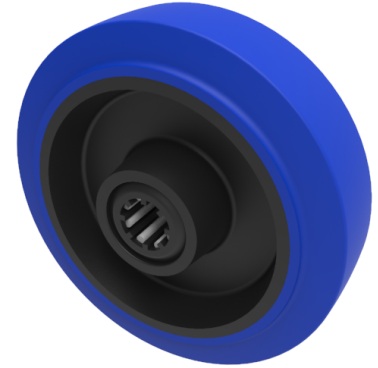

Blue Elastic Rubber 75ShoreA 125mm Roller Bearing Wheel 200kg Load

Product code: BZMH125WRNRB

A blue 75 shore A elastic rubber tyre on black nylon centred wheel with a roller bearing. Diameter 125mm, tread width 36mm, bore size 15mm, hub length 45mm. Load capacity 200kg.

Wheel Material	Rubber on Nylon
Diameter (mm)	125
Load Capacity (kg)	200
Bearing Type	Roller
Bore Size (mm)	15
Tread (mm)	36
Hub Width (mm)	45
Colour / Shore Hardness	Blue Rubber on Nylon Rim / 75 Shore A
Temperature Resistance	-20 °C TO +60 °C