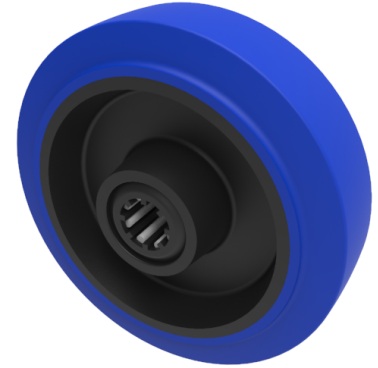

## Blue Elastic Rubber 75ShoreA 125mm Roller Bearing Wheel 200kg Load

**Product code: BZMH125WRNRB**

A blue 75 shore A elastic rubber tyre on black nylon centred wheel with a roller bearing. Diameter 125mm, tread width 36mm, bore size 15mm, hub length 45mm. Load capacity 200kg.

Wheel Material	Rubber on Nylon
Diameter (mm)	125
Load Capacity (kg)	200
Bearing Type	Roller
Bore Size (mm)	15
Tread (mm)	36
Hub Width (mm)	45
Colour / Shore Hardness	Blue Rubber on Nylon Rim / 75 Shore A
Temperature Resistance	-20 °C TO +60 °C