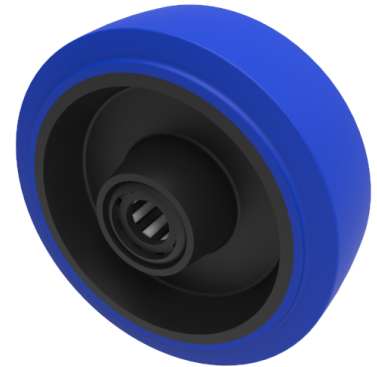

Blue Elastic Rubber 75ShoreA 150mm Roller Bearing Wheel 300kg Load

Product code: BZH150WRNRB

A Blue 75 shore A elastic rubber tyre on black nylon centred wheel with a roller bearing. Diameter 150mm, tread width 50mm, bore size 20mm, hub length 60mm. Load capacity 300kg.

Wheel Material	Rubber on Nylon
Diameter (mm)	150
Load Capacity (kg)	300
Bearing Type	Roller
Bore Size (mm)	20
Tread (mm)	50
Hub Width (mm)	60
Colour / Shore Hardness	Blue Rubber on Nylon Rim / 75 Shore A
Temperature Resistance	-20 °C TO +60 °C