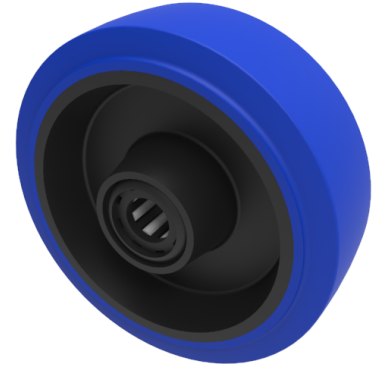

Blue Elastic Rubber 75ShoreA 150mm Roller Bearing Wheel 300kg Load

Product code: BZH150WRNRB

A Blue 75 shore A elastic rubber tyre on black nylon centred wheel with a roller bearing. Diameter 150mm, tread width 50mm, bore size 20mm, hub length 60mm. Load capacity 300kg.

Wheel Material	Rubber on Nylon
Diameter (mm)	150
Load Capacity (kg)	300
Bearing Type	Roller
Bore Size (mm)	20
Tread (mm)	50
Hub Width (mm)	60
Colour / Shore Hardness	Blue Rubber on Nylon Rim / 75 Shore A
Temperature Resistance	-20 °C TO +60 °C