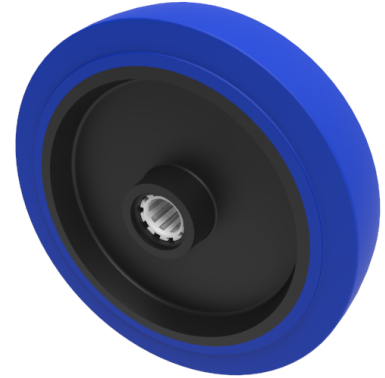

## Blue Elastic Rubber 75ShoreA 250mm Roller Bearing Wheel 500kg Load

**Product code: BZH250WRNRB254**

Blue elastic rubber tyre on black nylon centre wheel with roller bearing, wheel diameter 250mm, tread width 50mm, bore size 25.4mm. hub length 60mm. Load capacity 500kg.

Wheel Material	Rubber on Nylon
Diameter (mm)	250
Load Capacity (kg)	500
Bearing Type	Roller
Bore Size (mm)	25.4
Tread (mm)	50
Hub Width (mm)	60
Colour / Shore Hardness	Blue Rubber on Nylon Rim / 75 Shore A
Temperature Resistance	-20 °C TO +60 °C