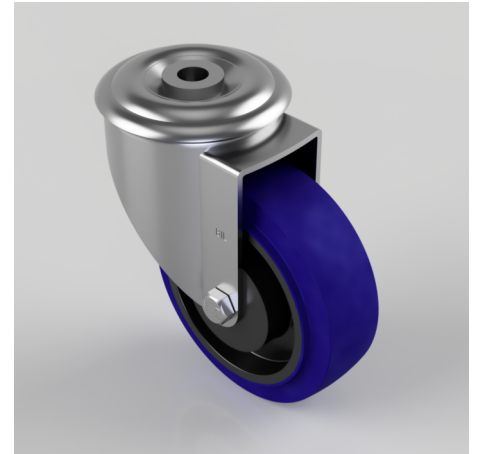

## Blue Elastic Rubber 75ShoreA Bolt Hole Swivel Castor 100mm 160kg Load

**Product code: BZMM100RNBH12**

Pressed steel swivel castor with 12mm bolt hole fixing fitted with a blue 75 shore A elastic rubber tyre on black nylon centred wheel with a plain bore. Wheel diameter 100mm, tread width 30mm, overall height 128mm. Load capacity 160kg.

Diameter (mm)	100
Castor Type	Swivel
Fixing Option	Bolt Hole
Height (mm)	128
Wheel Material	Rubber on Nylon
Colour / Shore Hardness	Blue Rubber on Nylon Rim / 75 Shore A
Temperature Resistance	-20 °C TO +60 °C
Bearing Type	Plain
Load Capacity (kg)	160
Tread (mm)	36
Swivel Radius (mm)	88
Head Dia (mm)	76
Fork Thickness (mm)	2
To Suit Fixing Bolt (mm)	12