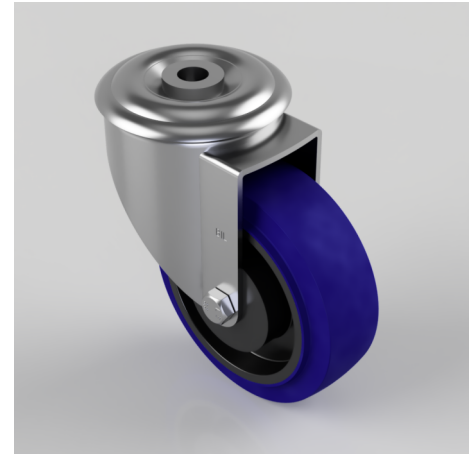

## Blue Elastic Rubber 75ShoreA Bolt Hole Swivel Castor 100mm 160kg Load

**Product code: BZMM100RNBH12**

Pressed steel swivel castor with 12mm bolt hole fixing fitted with a blue 75 shore A elastic rubber tyre on black nylon centred wheel with a plain bore. Wheel diameter 100mm, tread width 30mm, overall height 128mm. Load capacity 160kg.

Diameter (mm)	100
Castor Type	Swivel
Fixing Option	Bolt Hole
Height (mm)	128
Wheel Material	Rubber on Nylon
Colour / Shore Hardness	Blue Rubber on Nylon Rim / 75 Shore A
Temperature Resistance	-20 °C TO +60 °C
Bearing Type	Plain
Load Capacity (kg)	160
Tread (mm)	36
Swivel Radius (mm)	88
Head Dia (mm)	76
Fork Thickness (mm)	2
To Suit Fixing Bolt (mm)	12