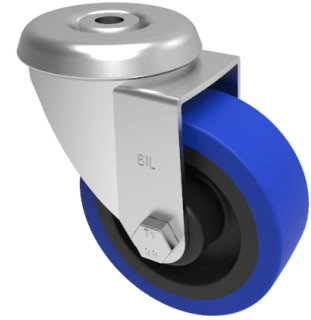

## Blue Elastic Rubber 75ShoreA Bolt Hole Swivel Castor 100mm 200kg Load

**Product code: BZEH100LRNBBH12**

Pressed steel swivel castor with a 12mm bolt hole fixing fitted with a blue 75 shore A elastic rubber tyre on black nylon centred wheel with a roller bearing. Wheel diameter 100mm, tread width 36mm, overall height 128mm. Load capacity 200kg.

Diameter (mm)	100
Castor Type	Swivel
Fixing Option	Bolt Hole
Height (mm)	128
Wheel Material	Rubber on Nylon
Colour / Shore Hardness	Blue Rubber on Nylon Rim / 75 Shore A
Temperature Resistance	-20 °C TO +60 °C
Bearing Type	Roller
Load Capacity (kg)	200
Tread (mm)	36
Swivel Radius (mm)	90
Head Dia (mm)	76
Fork Thickness (mm)	3
To Suit Fixing Bolt (mm)	12