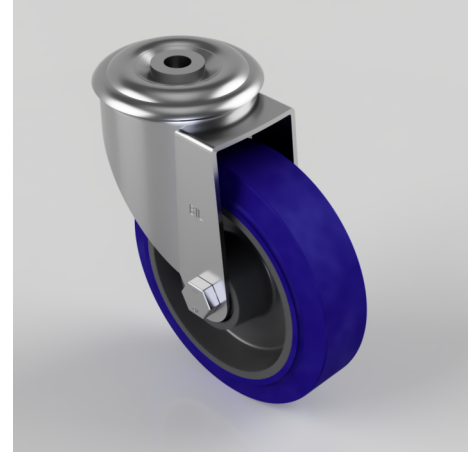

## Blue Elastic Rubber 75ShoreA Bolt Hole Swivel Castor 125mm 200kg Load

**Product code: BZMM125RNBBH12**

Pressed steel swivel castor with 12mm bolt hole fixing fitted with a blue 75 shore A elastic rubber tyre on black nylon centred wheel with a roller bearing. Wheel diameter 125mm, tread width 35mm, overall height 155mm. Load capacity 200kg.

Diameter (mm)	125
Castor Type	Swivel
Fixing Option	Bolt Hole
Height (mm)	155
Wheel Material	Rubber on Nylon
Colour / Shore Hardness	Blue Rubber on Nylon Rim / 75 Shore A
Temperature Resistance	-20 °C TO +60 °C
Bearing Type	Roller
Load Capacity (kg)	200
Tread (mm)	35
Swivel Radius (mm)	107
Head Dia (mm)	76
Fork Thickness (mm)	2
To Suit Fixing Bolt (mm)	12