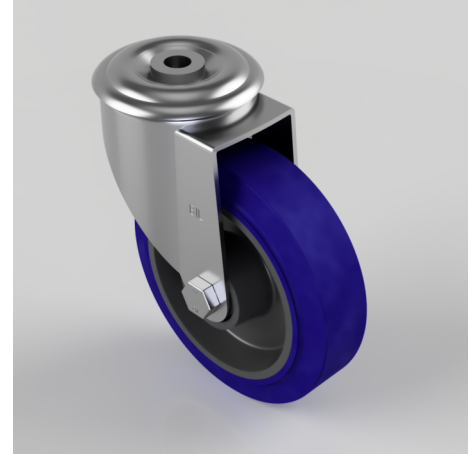

## Blue Elastic Rubber 75ShoreA Bolt Hole Swivel Castor 125mm 200kg Load

**Product code: BZMM125RNBBH12**

Pressed steel swivel castor with 12mm bolt hole fixing fitted with a blue 75 shore A elastic rubber tyre on black nylon centred wheel with a roller bearing. Wheel diameter 125mm, tread width 35mm, overall height 155mm. Load capacity 200kg.

Diameter (mm)	125
Castor Type	Swivel
Fixing Option	Bolt Hole
Height (mm)	155
Wheel Material	Rubber on Nylon
Colour / Shore Hardness	Blue Rubber on Nylon Rim / 75 Shore A
Temperature Resistance	-20 °C TO +60 °C
Bearing Type	Roller
Load Capacity (kg)	200
Tread (mm)	35
Swivel Radius (mm)	107
Head Dia (mm)	76
Fork Thickness (mm)	2
To Suit Fixing Bolt (mm)	12