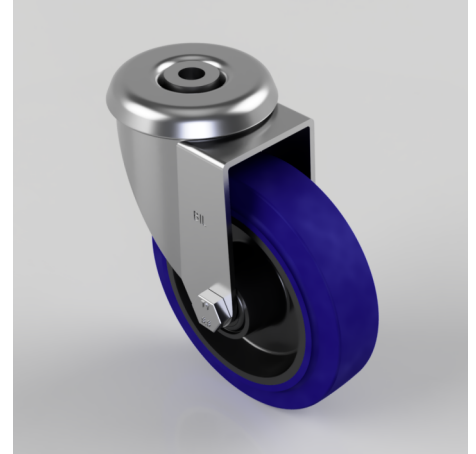

## Blue Elastic Rubber 75ShoreA Bolt Hole Swivel Castor 125mm 200kg Load

**Product code: BZEH125LRNBBH12**

Pressed steel swivel castor with a bolt hole fixing fitted with a blue 75 shore A elastic rubber tyre on a black nylon centred wheel with a roller bearing. Wheel diameter 125mm, tread width 36mm, overall height 155mm, bolt hole 12mm. Load capacity 200kg.

Diameter (mm)	125
Castor Type	Swivel
Fixing Option	Bolt Hole
Height (mm)	128
Wheel Material	Rubber on Nylon
Colour / Shore Hardness	Blue Rubber on Nylon Rim / 75 Shore A
Temperature Resistance	-20 °C TO +60 °C
Bearing Type	Roller
Load Capacity (kg)	200
Tread (mm)	36
Swivel Radius (mm)	90
Head Dia (mm)	76
Fork Thickness (mm)	3
To Suit Fixing Bolt (mm)	12