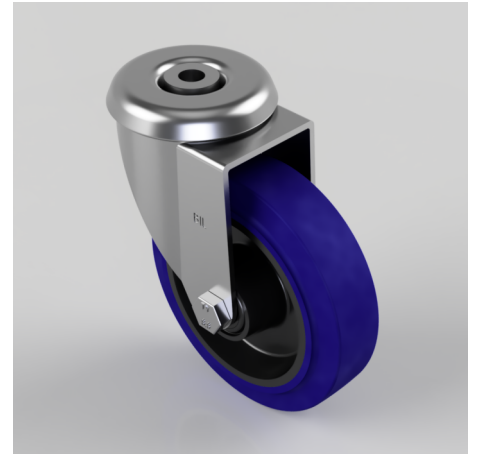

Blue Elastic Rubber 75ShoreA Bolt Hole Swivel Castor 125mm 200kg Load

Product code: BZEH125LRNBBH12

Pressed steel swivel castor with a bolt hole fixing fitted with a blue 75 shore A elastic rubber tyre on a black nylon centred wheel with a roller bearing. Wheel diameter 125mm, tread width 36mm, overall height 155mm, bolt hole 12mm. Load capacity 200kg.

Diameter (mm)	125
Castor Type	Swivel
Fixing Option	Bolt Hole
Height (mm)	128
Wheel Material	Rubber on Nylon
Colour / Shore Hardness	Blue Rubber on Nylon Rim / 75 Shore A
Temperature Resistance	-20 °C TO +60 °C
Bearing Type	Roller
Load Capacity (kg)	200
Tread (mm)	36
Swivel Radius (mm)	90
Head Dia (mm)	76
Fork Thickness (mm)	3
To Suit Fixing Bolt (mm)	12