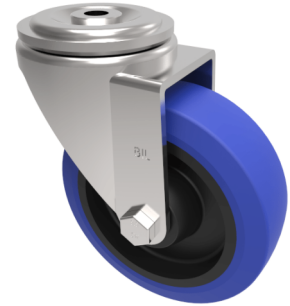

## Blue Elastic Rubber 75ShoreA Bolt Hole Swivel Castor 125mm 250kg Load

**Product code: BZH125RNBBH12**

Pressed steel swivel castor with a 12mm bolt hole fixing fitted with a blue 75 shore A elastic rubber tyre on a black nylon centred wheel with a roller bearing. Wheel diameter 125mm, tread width 40mm, overall height 155mm,. Load capacity 250kg.

Diameter (mm)	125
Castor Type	Swivel
Fixing Option	Bolt Hole
Height (mm)	155
Wheel Material	Rubber on Nylon
Colour / Shore Hardness	Blue Rubber on Nylon Rim / 75 Shore A
Temperature Resistance	-20 °C TO +60 °C
Bearing Type	Roller
Load Capacity (kg)	250
Tread (mm)	40
Swivel Radius (mm)	104
Head Dia (mm)	76
Fork Thickness (mm)	4
To Suit Fixing Bolt (mm)	12