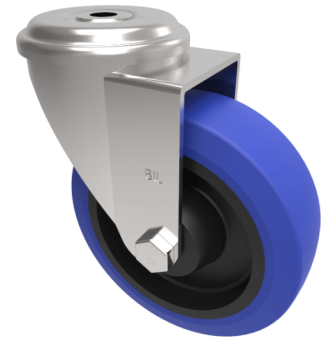

## Blue Elastic Rubber 75ShoreA Bolt Hole Swivel Castor 125mm 250kg Load

**Product code: BZEH125RNBBH12**

Pressed steel swivel castor with a 12mm bolt hole fixing fitted with a blue 75 shore A elastic rubber tyre on a black nylon centred wheel with a roller bearing. Wheel diameter 125mm, tread width 40mm, overall height 155mm,. Load capacity 250kg.

Diameter (mm)	125
Castor Type	Swivel
Fixing Option	Bolt Hole
Height (mm)	155
Wheel Material	Rubber on Nylon
Colour / Shore Hardness	Blue Rubber on Nylon Rim / 75 Shore A
Temperature Resistance	-20 °C TO +60 °C
Bearing Type	Roller
Load Capacity (kg)	250
Tread (mm)	40
Swivel Radius (mm)	104
Head Dia (mm)	76
Fork Thickness (mm)	3
To Suit Fixing Bolt (mm)	12