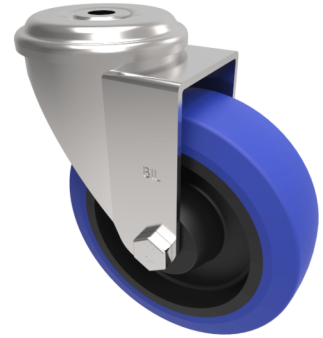

## Blue Elastic Rubber 75ShoreA Bolt Hole Swivel Castor 125mm 250kg Load

**Product code: BZEH125RNBBH12**

Pressed steel swivel castor with a 12mm bolt hole fixing fitted with a blue 75 shore A elastic rubber tyre on a black nylon centred wheel with a roller bearing. Wheel diameter 125mm, tread width 40mm, overall height 155mm,. Load capacity 250kg.

Diameter (mm)	125
Castor Type	Swivel
Fixing Option	Bolt Hole
Height (mm)	155
Wheel Material	Rubber on Nylon
Colour / Shore Hardness	Blue Rubber on Nylon Rim / 75 Shore A
Temperature Resistance	-20 °C TO +60 °C
Bearing Type	Roller
Load Capacity (kg)	250
Tread (mm)	40
Swivel Radius (mm)	104
Head Dia (mm)	76
Fork Thickness (mm)	3
To Suit Fixing Bolt (mm)	12