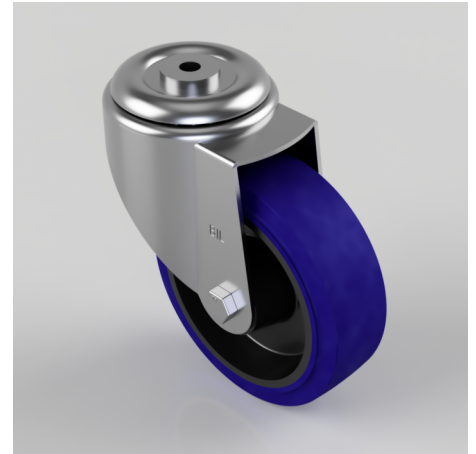

Blue Elastic Rubber 75ShoreA Bolt Hole Swivel Castor 150mm 300kg Load

Product code: BZMM150RNBBH12

Pressed steel swivel castor with a 12mm bolt hole fixing fitted with a blue 75 shore A elastic rubber tyre on a black nylon centre with a roller bearing. Wheel diameter 150mm, tread width 50mm, overall height 190mm, load capacity 300kg.

Diameter (mm)	150
Castor Type	Swivel
Fixing Option	Bolt Hole
Height (mm)	190
Wheel Material	Rubber on Nylon
Colour / Shore Hardness	Blue Rubber on Nylon Rim / 75 Shore A
Temperature Resistance	-20 °C TO +60 °C
Bearing Type	Roller
Load Capacity (kg)	300
Tread (mm)	50
Swivel Radius (mm)	135
Head Dia (mm)	90
Fork Thickness (mm)	3
To Suit Fixing Bolt (mm)	12