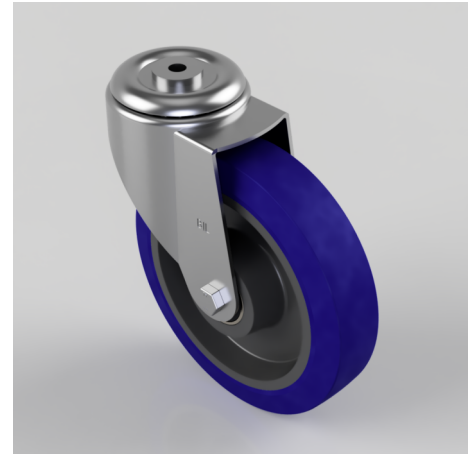

## Blue Elastic Rubber 75ShoreA Bolt Hole Swivel Castor 200mm 350kg Load

**Product code: BZMM200RNBJBH12**

Pressed steel swivel 12mm bolt hole castor fitted with a blue 75 shore A elastic rubber tyre on a black nylon centred wheel with ball bearings, Wheel diameter 200mm, tread width 46mm, overall height 235mm, Load capacity 350kg.

Diameter (mm)	200
Castor Type	Swivel
Fixing Option	Bolt Hole
Height (mm)	235
Wheel Material	Rubber on Nylon
Colour / Shore Hardness	Blue Rubber on Nylon Rim / 75 Shore A
Temperature Resistance	-20 °C TO +60 °C
Bearing Type	Ball
Load Capacity (kg)	350
Tread (mm)	46
Swivel Radius (mm)	168
Head Dia (mm)	90
Fork Thickness (mm)	3
To Suit Fixing Bolt (mm)	12