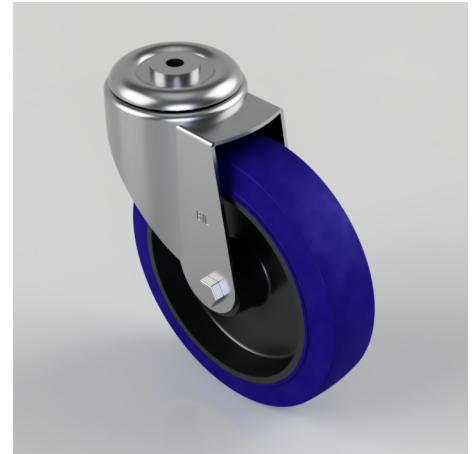

Blue Elastic Rubber 75ShoreA Bolt Hole Swivel Castor 200mm 350kg Load

Product code: BZMM200RNBBH12

Pressed steel swivel castor with a 12mm bolt hole fitted with a blue 75 shore A elastic rubber tyre on a nylon centred wheel with a roller bearing, Wheel diameter 200mm, tread width 46mm, overall height 235mm, Load capacity 350kg.

| | |
|--------------------------|---------------------------------------|
| Diameter (mm) | 200 |
| Castor Type | Swivel |
| Fixing Option | Bolt Hole |
| Height (mm) | 235 |
| Wheel Material | Rubber on Nylon |
| Colour / Shore Hardness | Blue Rubber on Nylon Rim / 75 Shore A |
| Temperature Resistance | -20 °C TO +60 °C |
| Bearing Type | Roller |
| Load Capacity (kg) | 350 |
| Tread (mm) | 46 |
| Swivel Radius (mm) | 185 |
| Head Dia (mm) | 90 |
| Fork Thickness (mm) | 3 |
| To Suit Fixing Bolt (mm) | 12 |