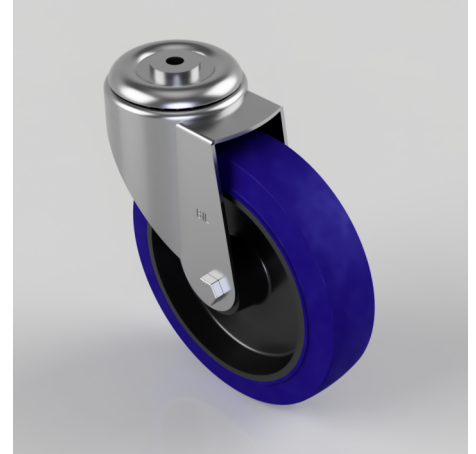

Blue Elastic Rubber 75ShoreA Bolt Hole Swivel Castor 200mm 350kg Load

Product code: BZMM200RNBBH12

Pressed steel swivel castor with a 12mm bolt hole fitted with a blue 75 shore A elastic rubber tyre on a nylon centred wheel with a roller bearing, Wheel diameter 200mm, tread width 46mm, overall height 235mm, Load capacity 350kg.

Diameter (mm)	200
Castor Type	Swivel
Fixing Option	Bolt Hole
Height (mm)	235
Wheel Material	Rubber on Nylon
Colour / Shore Hardness	Blue Rubber on Nylon Rim / 75 Shore A
Temperature Resistance	-20 °C TO +60 °C
Bearing Type	Roller
Load Capacity (kg)	350
Tread (mm)	46
Swivel Radius (mm)	185
Head Dia (mm)	90
Fork Thickness (mm)	3
To Suit Fixing Bolt (mm)	12