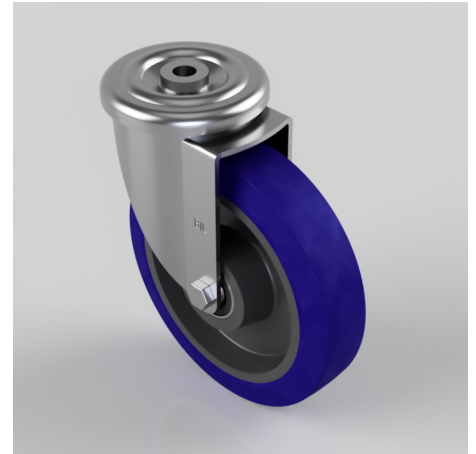

## Blue Elastic Rubber 75ShoreA Bolt Hole Swivel Castor 200mm 400kg Load

**Product code: BZMM200RNB JBH16**

Pressed steel swivel 16mm bolt hole castor fitted with a blue 75 shore A elastic rubber tyre on a black nylon centred wheel with ball bearings, Wheel diameter 200mm, tread width 46mm, overall height 238mm, Load capacity 400kg.

Diameter (mm)	200
Castor Type	Swivel
Fixing Option	Bolt Hole
Height (mm)	238
Wheel Material	Rubber on Nylon
Colour / Shore Hardness	Blue Rubber on Nylon Rim / 75 Shore A
Temperature Resistance	-20 °C TO +60 °C
Bearing Type	Ball
Load Capacity (kg)	400
Tread (mm)	46
Swivel Radius (mm)	153
Head Dia (mm)	114
Fork Thickness (mm)	4
To Suit Fixing Bolt (mm)	16