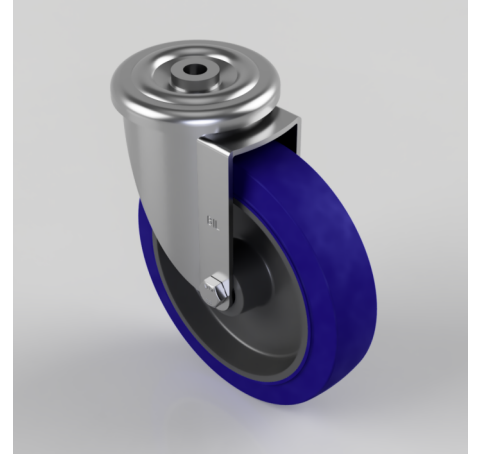

Blue Elastic Rubber 75ShoreA Bolt Hole Swivel Castor 200mm 400kg Load

Product code: BZMM200RNBBH16

Pressed steel swivel castor with a 16mm bolt hole fitted with a blue 75 shore A elastic rubber tyre on a nylon centred wheel with a roller bearing, Wheel diameter 200mm, tread width 45mm, overall height 238mm, Load capacity 400kg.

Diameter (mm)	200
Castor Type	Swivel
Fixing Option	Bolt Hole
Height (mm)	238
Wheel Material	Rubber on Nylon
Colour / Shore Hardness	Blue Rubber on Nylon Rim / 75 Shore A
Temperature Resistance	-20 °C TO +60 °C
Bearing Type	Roller
Load Capacity (kg)	400
Tread (mm)	50
Swivel Radius (mm)	153
Head Dia (mm)	114
Fork Thickness (mm)	4
To Suit Fixing Bolt (mm)	16