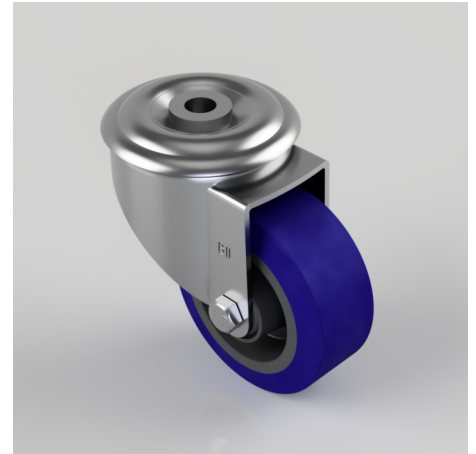

Blue Elastic Rubber 75ShoreA Bolt Hole Swivel Castor 80mm 100kg Load

Product code: BZMM80LRNBBH12

Pressed steel swivel castor with a 12mm bolt hole fitted with a blue 75 shore A elastic rubber tyre on black nylon centred wheel with roller bearing. Wheel diameter 80mm, tread width 34mm, overall height 105mm, Load capacity 100kg.

Diameter (mm)	80
Castor Type	Swivel
Fixing Option	Bolt Hole
Height (mm)	105
Wheel Material	Rubber on Nylon
Colour / Shore Hardness	Blue Rubber on Nylon Rim / 75 Shore A
Temperature Resistance	-20 °C TO +60 °C
Bearing Type	Roller
Load Capacity (kg)	100
Tread (mm)	34
Swivel Radius (mm)	78
Head Dia (mm)	76
Fork Thickness (mm)	2.5
To Suit Fixing Bolt (mm)	12