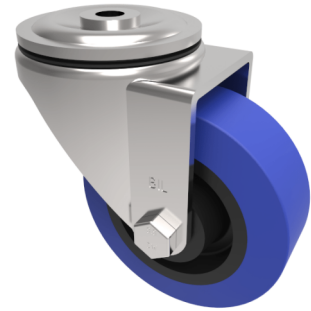

Blue Elastic Rubber 75ShoreA Bolt Hole Swivel Castor 80mm 120kg Load

Product code: BZH80LRNBBH12

Pressed steel swivel castor with a 12mm bolt hole fixing fitted with a blue 75 shore A elastic rubber tyre on black nylon centred wheel with roller bearing. Wheel diameter 80mm, tread width 34mm, overall height 110mm. Load capacity 120kg.

Diameter (mm)	80
Castor Type	Swivel
Fixing Option	Bolt Hole
Height (mm)	110
Wheel Material	Rubber on Nylon
Colour / Shore Hardness	Blue Rubber on Nylon Rim / 75 Shore A
Temperature Resistance	-20 °C TO +60 °C
Bearing Type	Roller
Load Capacity (kg)	120
Tread (mm)	34
Swivel Radius (mm)	78
Head Dia (mm)	76
Fork Thickness (mm)	4
To Suit Fixing Bolt (mm)	12