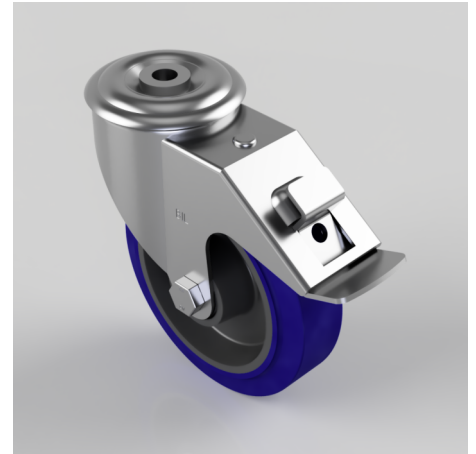

Blue Elastic Rubber 75ShoreA Bolt Hole Swivel Castor Brake 125mm 200kg

Product code: BZMM125RNBBH12SWB

Pressed steel swivel castor with 12mm bolt hole fixing fitted with a blue 75 shore A elastic rubber tyre on black nylon centred wheel with a roller bearing and total lock brake. Wheel diameter 125mm, tread width 35mm, overall height 155mm. Load capacity 200kg.

Diameter (mm)	125
Castor Type	Swivel with Total Lock Brake
Fixing Option	Bolt Hole
Height (mm)	155
Wheel Material	Rubber on Nylon
Colour / Shore Hardness	Blue Rubber on Nylon Rim / 75 Shore A
Temperature Resistance	-20 °C TO +60 °C
Bearing Type	Roller
Load Capacity (kg)	200
Tread (mm)	35
Swivel Radius (mm)	135
Head Dia (mm)	76
Fork Thickness (mm)	2
To Suit Fixing Bolt (mm)	12