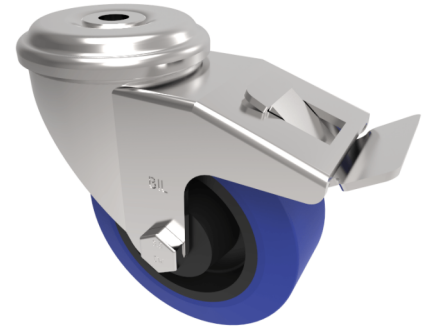

## Blue Elastic Rubber 75ShoreA Bolt Hole Swivel Castor Brake 125mm 200kg

**Product code: BZEH125LRNBBH12SWB**

Pressed steel swivel castor with a bolt hole fixing fitted with a blue 75 shore A elastic rubber tyre on a black nylon centred wheel with a roller bearing and total lock brake. Wheel diameter 125mm, tread width 36mm, overall height 155mm, bolt hole 12mm. Load capacity 200kg.

Diameter (mm)	125
Castor Type	Swivel with Total Lock Brake
Fixing Option	Bolt Hole
Height (mm)	155
Wheel Material	Rubber on Nylon
Colour / Shore Hardness	Blue Rubber on Nylon Rim / 75 Shore A
Temperature Resistance	-20 °C TO +60 °C
Bearing Type	Roller
Load Capacity (kg)	200
Tread (mm)	36
Swivel Radius (mm)	116
Head Dia (mm)	76
Fork Thickness (mm)	3
To Suit Fixing Bolt (mm)	12