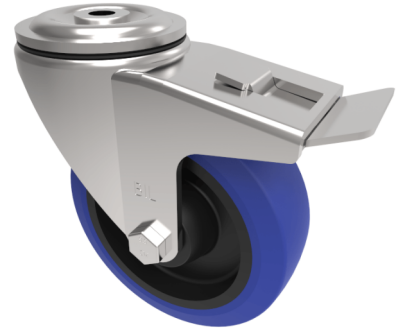

## Blue Elastic Rubber 75ShoreA Bolt Hole Swivel Castor Brake 125mm 250kg

**Product code: BZH125RNBBH12SWB**

Pressed steel swivel castor with a 12mm bolt hole fixing fitted with a blue 75 shore A elastic rubber tyre on a black nylon centred wheel with a roller bearing and total lock brake. Wheel diameter 125mm, tread width 40mm, overall height 155mm, Load capacity 250kg.

Diameter (mm)	125
Castor Type	Swivel with Total Lock Brake
Fixing Option	Bolt Hole
Height (mm)	155
Wheel Material	Rubber on Nylon
Colour / Shore Hardness	Blue Rubber on Nylon Rim / 75 Shore A
Temperature Resistance	-20 °C TO +60 °C
Bearing Type	Roller
Load Capacity (kg)	250
Tread (mm)	40
Swivel Radius (mm)	104
Head Dia (mm)	76
Fork Thickness (mm)	4
To Suit Fixing Bolt (mm)	12