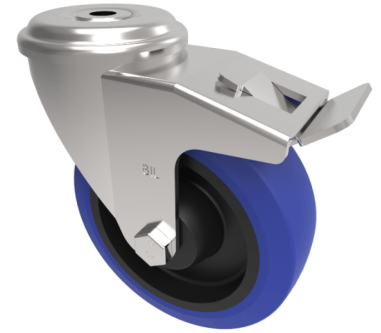

Blue Elastic Rubber 75ShoreA Bolt Hole Swivel Castor Brake 125mm 250kg

Product code: BZEH125RNBBH12SWB

Pressed steel swivel castor with a 12mm bolt hole fixing fitted with a blue 75 shore A elastic rubber tyre on a black nylon centred wheel with a roller bearing and total lock brake. Wheel diameter 125mm, tread width 40mm, overall height 155mm, Load capacity 250kg.

Diameter (mm)	125
Castor Type	Swivel with Total Lock Brake
Fixing Option	Bolt Hole
Height (mm)	128
Wheel Material	Rubber on Nylon
Colour / Shore Hardness	Blue Rubber on Nylon Rim / 75 Shore A
Temperature Resistance	-20 °C TO +60 °C
Bearing Type	Roller
Load Capacity (kg)	250
Tread (mm)	40
Swivel Radius (mm)	120
Head Dia (mm)	76
Fork Thickness (mm)	3
To Suit Fixing Bolt (mm)	12