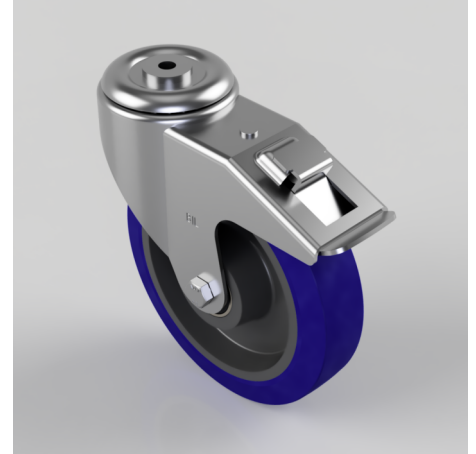

## Blue Elastic Rubber 75ShoreA Bolt Hole Swivel Castor Brake 200mm 350kg

**Product code: BZMM200RNBJBH12SWB**

Pressed steel swivel 12mm bolt hole castor fitted with a blue 75 shore A elastic rubber tyre on a black nylon centred wheel with ball bearings and total lock brake, Wheel diameter 200mm, tread width 46mm, overall height 235mm, Load capacity 350kg.

Diameter (mm)	200
Castor Type	Swivel with Total Lock Brake
Fixing Option	Bolt Hole
Height (mm)	235
Wheel Material	Rubber on Nylon
Colour / Shore Hardness	Blue Rubber on Nylon Rim / 75 Shore A
Temperature Resistance	-20 °C TO +60 °C
Bearing Type	Ball
Load Capacity (kg)	350
Tread (mm)	46
Swivel Radius (mm)	183
Head Dia (mm)	90
Fork Thickness (mm)	3
To Suit Fixing Bolt (mm)	12