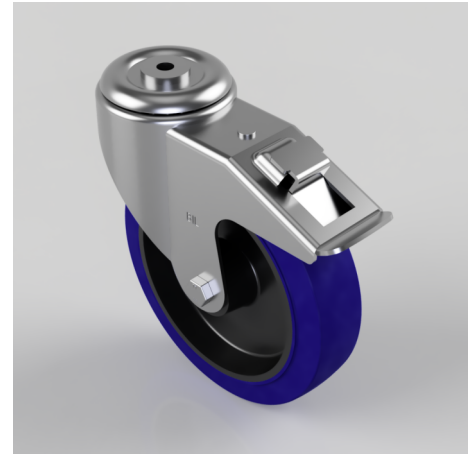

Blue Elastic Rubber 75ShoreA Bolt Hole Swivel Castor Brake 200mm 350kg

Product code: BZMM200RNBBH12SWB

Pressed steel swivel castor with a 12mm bolt hole fitted with a blue 75 shore A elastic rubber tyre on a black nylon centred wheel with roller bearings and total lock brake, Wheel diameter 200mm, tread width 50mm, overall height 235mm, Load capacity 350kg.

Diameter (mm)	200
Castor Type	Swivel with Total Lock Brake
Fixing Option	Bolt Hole
Height (mm)	235
Wheel Material	Rubber on Nylon
Colour / Shore Hardness	Blue Rubber on Nylon Rim / 75 Shore A
Temperature Resistance	-20 °C TO +60 °C
Bearing Type	Roller
Load Capacity (kg)	350
Tread (mm)	50
Swivel Radius (mm)	185
Head Dia (mm)	90
Fork Thickness (mm)	3
To Suit Fixing Bolt (mm)	12