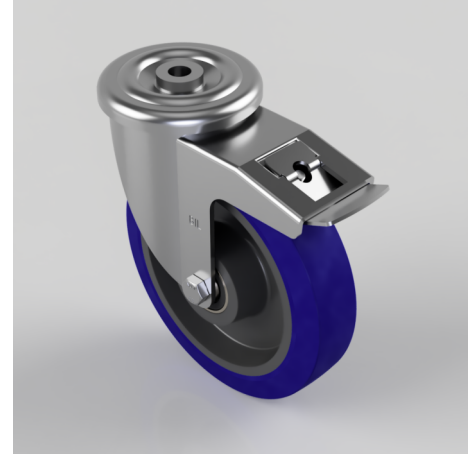

## Blue Elastic Rubber 75ShoreA Bolt Hole Swivel Castor Brake 200mm 400kg

**Product code: BZMM200RNBJBH16SWB**

Pressed steel swivel 16mm bolt hole castor fitted with a blue 75 shore A elastic rubber tyre on a black nylon centred wheel with ball bearings and total lock brake, Wheel diameter 200mm, tread width 46mm, overall height 238mm, Load capacity 400kg.

Diameter (mm)	200
Castor Type	Swivel with Total Lock Brake
Fixing Option	Bolt Hole
Height (mm)	238
Wheel Material	Rubber on Nylon
Colour / Shore Hardness	Blue Rubber on Nylon Rim / 75 Shore A
Temperature Resistance	-20 °C TO +60 °C
Bearing Type	Ball
Load Capacity (kg)	400
Tread (mm)	46
Swivel Radius (mm)	167
Head Dia (mm)	114
Fork Thickness (mm)	4
To Suit Fixing Bolt (mm)	16