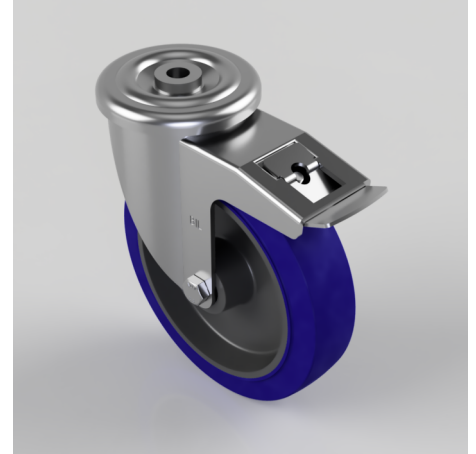

Blue Elastic Rubber 75ShoreA Bolt Hole Swivel Castor Brake 200mm 400kg

Product code: BZMM200RNBBH16SWB

Pressed steel swivel castor with a 16mm bolt hole fitted with a blue 75 shore A elastic rubber tyre on a nylon centred wheel with a roller bearing and a total lock brake, Wheel diameter 200mm, tread width 45mm, overall height 238mm, Load capacity 400kg.

Diameter (mm)	200
Castor Type	Swivel with Total Lock Brake
Fixing Option	Bolt Hole
Height (mm)	238
Wheel Material	Rubber on Nylon
Colour / Shore Hardness	Blue Rubber on Nylon Rim / 75 Shore A
Temperature Resistance	-20 °C TO +60 °C
Bearing Type	Roller
Load Capacity (kg)	400
Tread (mm)	50
Swivel Radius (mm)	167
Head Dia (mm)	114
Fork Thickness (mm)	4
To Suit Fixing Bolt (mm)	16