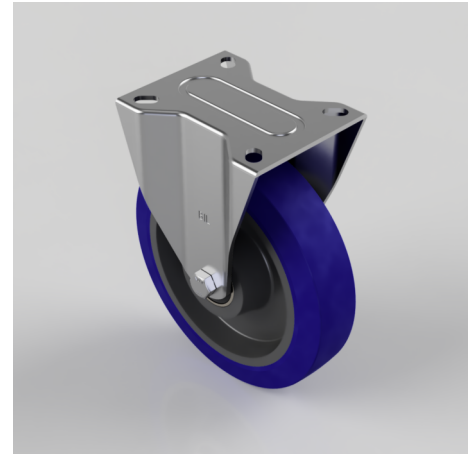

## Blue Elastic Rubber 75ShoreA Plate Fixed Castor 200mm 400kg Load

**Product code: BZMMF200RNB**

Pressed steel fixed plate castor fitted with a blue 75 shore A elastic rubber tyre on a black nylon centred wheel with ball bearings, Wheel diameter 200mm, tread width 46mm, overall height 235mm, top plate 135mm x 110mm, hole centres 105mm x 80mm. Load capacity 400kg.

Diameter (mm)	200
Castor Type	Fixed
Fixing Option	Plate
Height (mm)	235
Wheel Material	Rubber on Nylon
Colour / Shore Hardness	Blue Rubber on Nylon Rim / 75 Shore A
Temperature Resistance	-20 °C TO +60 °C
Bearing Type	Ball
Load Capacity (kg)	400
Tread (mm)	46
Plate Size (mm)	135 x 110
Hole Centres (mm)	105 x 80
Top Plate Thickness (mm)	3.5
Fork Thickness (mm)	3.5
To Suit Fixing Bolt (mm)	10