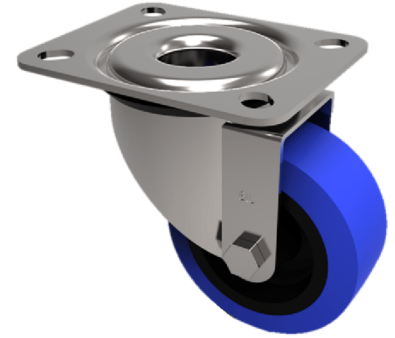

Blue Elastic Rubber 75ShoreA Plate Swivel Castor 100mm 200kg Load

Product code: BZH100LRNB

Pressed steel swivel castor with flat top plate fixing fitted with a blue 75 shore A elastic rubber tyre on black nylon centre with roller bearing. Wheel diameter 100mm, tread width 36mm, overall height 128mm, plate size 105mm x 86mm, hole centres 80mm x 60mm. Load capacity 200kg.

Diameter (mm)	100
Castor Type	Swivel
Fixing Option	Plate
Height (mm)	128
Wheel Material	Rubber on Nylon
Colour / Shore Hardness	Blue Rubber on Nylon Rim / 75 Shore A
Temperature Resistance	-20 °C TO +60 °C
Bearing Type	Roller
Load Capacity (kg)	200
Tread (mm)	36
Swivel Radius (mm)	90
Plate Size (mm)	105 x 86
Hole Centres (mm)	80 X 60
Top Plate Thickness (mm)	4
Fork Thickness (mm)	4
To Suit Fixing Bolt (mm)	8