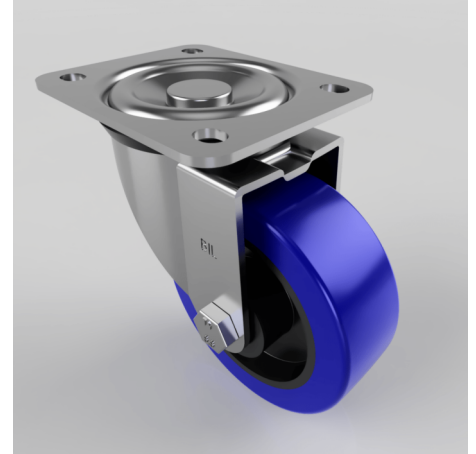

Blue Elastic Rubber 75ShoreA Plate Swivel Castor 100mm 200kg Load

Product code: BZEH100LRNB

Pressed steel swivel castor with flat top plate fixing fitted with a blue 75 shore A elastic rubber tyre on black nylon centre with roller bearing. Wheel diameter 100mm, tread width 36mm, overall height 128mm, plate size 105mm x 86mm, hole centres 80mm x 60mm. Load capacity 200kg.

Diameter (mm)	100
Castor Type	Swivel
Fixing Option	Plate
Height (mm)	128
Wheel Material	Rubber on Nylon
Colour / Shore Hardness	Blue Rubber on Nylon Rim / 75 Shore A
Temperature Resistance	-20 °C TO +60 °C
Bearing Type	Roller
Load Capacity (kg)	200
Tread (mm)	36
Swivel Radius (mm)	90
Plate Size (mm)	105 x 86
Hole Centres (mm)	80 X 60
Top Plate Thickness (mm)	3
Fork Thickness (mm)	3
To Suit Fixing Bolt (mm)	8