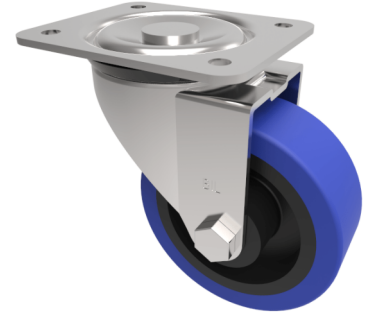

Blue Elastic Rubber 75ShoreA Plate Swivel Castor 100mm 200kg Load

Product code: BZEH100LRNBLP

Pressed steel swivel castor with a top plate fixing fitted with a blue 75 shore A elastic rubber tyre on a black nylon centre with a roller bearing. Wheel diameter 100mm, tread width 36mm, overall height 129mm, top plate 135mm x 110mm, hole centres 105mm x 80mm or 116mm x 92.5mm Load capacity 200kg.

Diameter (mm)	100
Castor Type	Swivel
Fixing Option	Plate
Height (mm)	128
Wheel Material	Rubber on Nylon
Colour / Shore Hardness	Blue Rubber on Nylon Rim / 75 Shore A
Temperature Resistance	-20 °C TO +60 °C
Bearing Type	Roller
Load Capacity (kg)	200
Tread (mm)	36
Swivel Radius (mm)	90
Plate Size (mm)	135 x 110
Hole Centres (mm)	105/116 x 80/64
Top Plate Thickness (mm)	3
Fork Thickness (mm)	3
To Suit Fixing Bolt (mm)	10