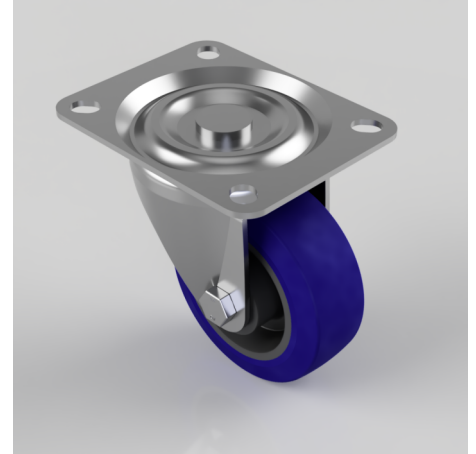

## Blue Elastic Rubber 75ShoreA Plate Swivel Castor 100mm 250kg Load

**Product code: BZH100RNBLP**

Pressed steel swivel castor with a top plate fixing fitted with a blue 75 shore A elastic rubber tyre on black nylon centred wheel with a roller bearing. Wheel diameter 100mm, tread width 40mm, overall height 127mm, top plate 128mm x 102mm, hole centres 105mm x 80mm or 100mm x 76mm. Load capacity 250kg.

Diameter (mm)	100
Castor Type	Swivel
Fixing Option	Plate
Height (mm)	127
Wheel Material	Rubber on Nylon
Colour / Shore Hardness	Blue Rubber on Nylon Rim / 75 Shore A
Temperature Resistance	-20 °C TO +60 °C
Bearing Type	Roller
Load Capacity (kg)	250
Tread (mm)	40
Swivel Radius (mm)	77
Plate Size (mm)	128 x 102
Hole Centres (mm)	105/100 x 80/76
Top Plate Thickness (mm)	3
Fork Thickness (mm)	3
To Suit Fixing Bolt (mm)	10