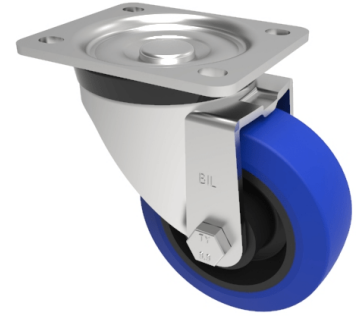

Blue Elastic Rubber 75ShoreA Plate Swivel Castor 100mm 250kg Load

Product code: BZH100RNB

Pressed steel swivel castor with flat top plate fixing fitted with a blue 75 shore A elastic rubber tyre on black nylon centre with roller bearing. Wheel diameter 100mm, tread width 40mm, overall height 128mm, plate size 105mm x 86mm, hole centres 80mm x 60mm. Load capacity 250kg.

Diameter (mm)	100
Castor Type	Swivel
Fixing Option	Plate
Height (mm)	128
Wheel Material	Rubber on Nylon
Colour / Shore Hardness	Blue Rubber on Nylon Rim / 75 Shore A
Temperature Resistance	-20 °C TO +60 °C
Bearing Type	Roller
Load Capacity (kg)	250
Tread (mm)	40
Swivel Radius (mm)	90
Plate Size (mm)	105 x 86
Hole Centres (mm)	80 X 60
Top Plate Thickness (mm)	4
Fork Thickness (mm)	4
To Suit Fixing Bolt (mm)	8