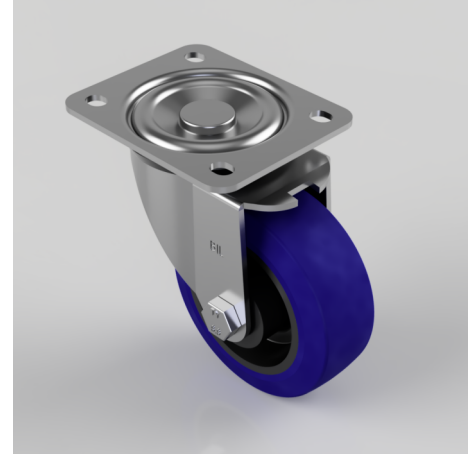

Blue Elastic Rubber 75ShoreA Plate Swivel Castor 100mm 250kg Load

Product code: BZEH100RNB

Pressed steel swivel castor with flat top plate fixing fitted with a blue 75 shore A elastic rubber tyre on black nylon centre with roller bearing. Wheel diameter 100mm, tread width 38mm, overall height 128mm, plate size 105mm x 86mm, hole centres 80mm x 60mm. Load capacity 250kg.

Diameter (mm)	100
Castor Type	Swivel
Fixing Option	Plate
Height (mm)	128
Wheel Material	Rubber on Nylon
Colour / Shore Hardness	Blue Rubber on Nylon Rim / 75 Shore A
Temperature Resistance	-20 °C TO +60 °C
Bearing Type	Roller
Load Capacity (kg)	250
Tread (mm)	38
Swivel Radius (mm)	90
Plate Size (mm)	105 x 86
Hole Centres (mm)	80 X 60
Top Plate Thickness (mm)	3
Fork Thickness (mm)	3
To Suit Fixing Bolt (mm)	8