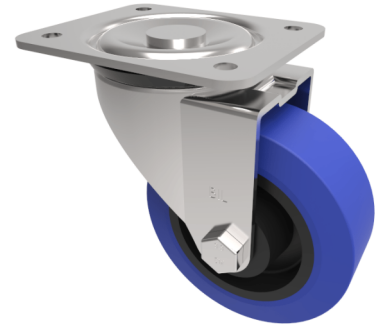

## Blue Elastic Rubber 75ShoreA Plate Swivel Castor 100mm 250kg Load

**Product code: BZEH100RNB**

Pressed steel swivel castor with flat top plate fixing fitted with a blue 75 shore A elastic rubber tyre on black nylon centre with roller bearing. Wheel diameter 100mm, tread width 40mm, overall height 128mm, plate size 105mm x 86mm, hole centres 80mm x 60mm. Load capacity 250kg.

Diameter (mm)	100
Castor Type	Swivel
Fixing Option	Plate
Height (mm)	128
Wheel Material	Rubber on Nylon
Colour / Shore Hardness	Blue Rubber on Nylon Rim / 75 Shore A
Temperature Resistance	-20 °C TO +60 °C
Bearing Type	Roller
Load Capacity (kg)	250
Tread (mm)	40
Swivel Radius (mm)	90
Plate Size (mm)	105 x 86
Hole Centres (mm)	80 X 60
Top Plate Thickness (mm)	3
Fork Thickness (mm)	3
To Suit Fixing Bolt (mm)	8