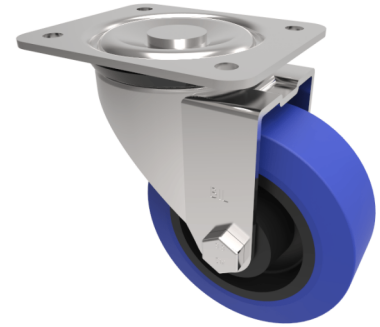

Blue Elastic Rubber 75ShoreA Plate Swivel Castor 100mm 250kg Load

Product code: BZEH100RNBLP

Pressed steel swivel castor with a top plate fixing fitted with a blue 75 shore A elastic rubber tyre on a black nylon centre with a roller bearing. Wheel diameter 100mm, tread width 38mm, overall height 129mm, top plate 135mm x 110mm, hole centres 105mm x 80mm or 116mm x 92.5mm Load capacity 250kg.

Diameter (mm)	100
Castor Type	Swivel
Fixing Option	Plate
Height (mm)	128
Wheel Material	Rubber on Nylon
Colour / Shore Hardness	Blue Rubber on Nylon Rim / 75 Shore A
Temperature Resistance	-20 °C TO +60 °C
Bearing Type	Roller
Load Capacity (kg)	250
Tread (mm)	40
Swivel Radius (mm)	90
Plate Size (mm)	135 x 110
Hole Centres (mm)	105/116 x 80/64
Top Plate Thickness (mm)	3
Fork Thickness (mm)	3
To Suit Fixing Bolt (mm)	10