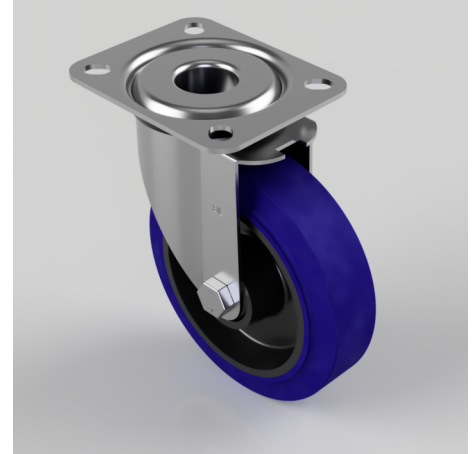

Blue Elastic Rubber 75ShoreA Plate Swivel Castor 125mm 200kg Load

Product code: BZMM125RNB

Pressed steel swivel castor with a top plate fixing fitted with a blue 75 shore A elastic rubber tyre on black nylon centred wheel with a roller bearing. Wheel diameter 125mm, tread width 35mm, overall height 155mm, top plate 105mm x 85mm, hole centres 80mm x 60mm. Load capacity 200kg.

Diameter (mm)	125
Castor Type	Swivel
Fixing Option	Plate
Height (mm)	155
Wheel Material	Rubber on Nylon
Colour / Shore Hardness	Blue Rubber on Nylon Rim / 75 Shore A
Temperature Resistance	-20 °C TO +60 °C
Bearing Type	Roller
Load Capacity (kg)	200
Tread (mm)	35
Swivel Radius (mm)	95
Plate Size (mm)	105 X 85
Hole Centres (mm)	80 X 60
Top Plate Thickness (mm)	2
Fork Thickness (mm)	2
To Suit Fixing Bolt (mm)	8