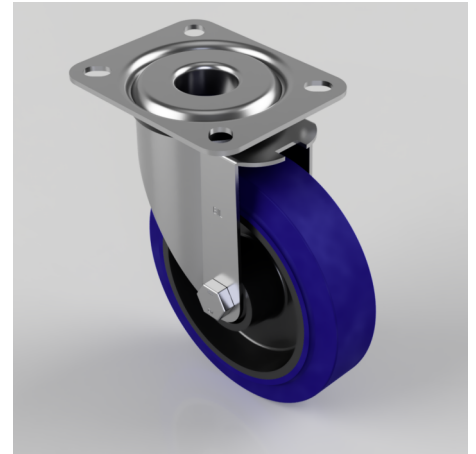

Blue Elastic Rubber 75ShoreA Plate Swivel Castor 125mm 200kg Load

Product code: BZMM125RNB

Pressed steel swivel castor with a top plate fixing fitted with a blue 75 shore A elastic rubber tyre on black nylon centred wheel with a roller bearing. Wheel diameter 125mm, tread width 35mm, overall height 155mm, top plate 105mm x 85mm, hole centres 80mm x 60mm. Load capacity 200kg.

Diameter (mm)	125
Castor Type	Swivel
Fixing Option	Plate
Height (mm)	155
Wheel Material	Rubber on Nylon
Colour / Shore Hardness	Blue Rubber on Nylon Rim / 75 Shore A
Temperature Resistance	-20 °C TO +60 °C
Bearing Type	Roller
Load Capacity (kg)	200
Tread (mm)	35
Swivel Radius (mm)	95
Plate Size (mm)	105 X 85
Hole Centres (mm)	80 X 60
Top Plate Thickness (mm)	2
Fork Thickness (mm)	2
To Suit Fixing Bolt (mm)	8