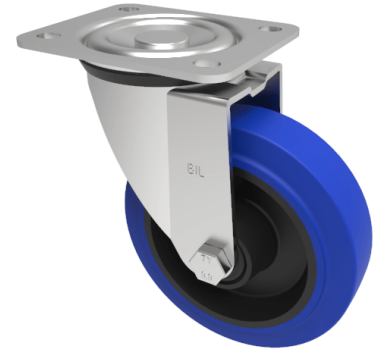

## Blue Elastic Rubber 75ShoreA Plate Swivel Castor 125mm 200kg Load

**Product code: BZEH125LRNB**

Pressed steel swivel castor with a top plate fixing fitted with a blue 75 shore A elastic rubber tyre on a black nylon centred wheel with a roller bearing. Wheel diameter 125mm, tread width 36mm, overall height 155mm, top plate 105mm x 86mm, hole centres 80mm x 60mm. Load capacity 200kg.

Diameter (mm)	125
Castor Type	Swivel
Fixing Option	Plate
Height (mm)	155
Wheel Material	Rubber on Nylon
Colour / Shore Hardness	Blue Rubber on Nylon Rim / 75 Shore A
Temperature Resistance	-20 °C TO +60 °C
Bearing Type	Roller
Load Capacity (kg)	200
Tread (mm)	36
Swivel Radius (mm)	104
Plate Size (mm)	105 X 80
Hole Centres (mm)	80 X 60
Top Plate Thickness (mm)	3
Fork Thickness (mm)	3
To Suit Fixing Bolt (mm)	8