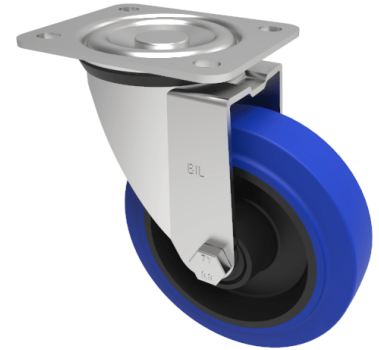

Blue Elastic Rubber 75ShoreA Plate Swivel Castor 125mm 200kg Load

Product code: BZEH125LRNB

Pressed steel swivel castor with a top plate fixing fitted with a blue 75 shore A elastic rubber tyre on a black nylon centred wheel with a roller bearing. Wheel diameter 125mm, tread width 36mm, overall height 155mm, top plate 105mm x 86mm, hole centres 80mm x 60mm. Load capacity 200kg.

Diameter (mm)	125
Castor Type	Swivel
Fixing Option	Plate
Height (mm)	155
Wheel Material	Rubber on Nylon
Colour / Shore Hardness	Blue Rubber on Nylon Rim / 75 Shore A
Temperature Resistance	-20 °C TO +60 °C
Bearing Type	Roller
Load Capacity (kg)	200
Tread (mm)	36
Swivel Radius (mm)	104
Plate Size (mm)	105 X 80
Hole Centres (mm)	80 X 60
Top Plate Thickness (mm)	3
Fork Thickness (mm)	3
To Suit Fixing Bolt (mm)	8