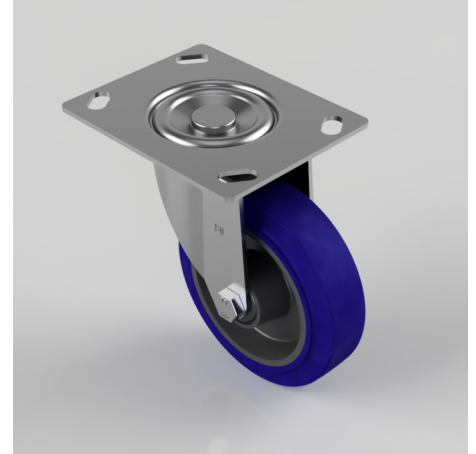

Blue Elastic Rubber 75ShoreA Plate Swivel Castor 125mm 200kg Load

Product code: BZEH125LRNBLP

Pressed steel swivel castor with a top plate fixing fitted with a blue 75 shore A elastic rubber tyre on a black nylon centre with a roller bearing. Wheel diameter 125mm, tread width 36mm, overall height 156mm, top plate 135mm x 110mm, hole centres 105mm x 80mm or 116mm x 63.5mm Load capacity 200kg.

Diameter (mm)	125
Castor Type	Swivel
Fixing Option	Plate
Height (mm)	156
Wheel Material	Rubber on Nylon
Colour / Shore Hardness	Blue Rubber on Nylon Rim / 75 Shore A
Temperature Resistance	-20 °C TO +60 °C
Bearing Type	Roller
Load Capacity (kg)	200
Tread (mm)	36
Swivel Radius (mm)	106
Plate Size (mm)	135 x 110
Hole Centres (mm)	105/116 x 80/64
Top Plate Thickness (mm)	3
Fork Thickness (mm)	3
To Suit Fixing Bolt (mm)	10