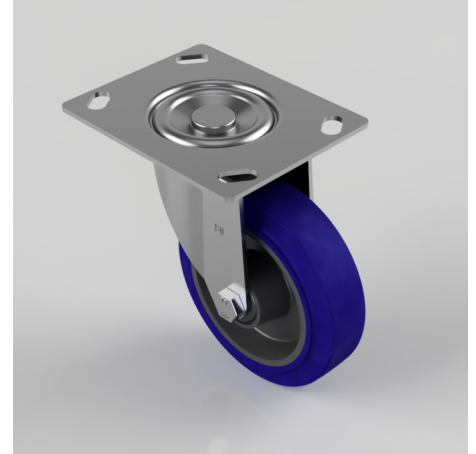

## Blue Elastic Rubber 75ShoreA Plate Swivel Castor 125mm 200kg Load

**Product code: BZEH125LRNBLP**

Pressed steel swivel castor with a top plate fixing fitted with a blue 75 shore A elastic rubber tyre on a black nylon centre with a roller bearing. Wheel diameter 125mm, tread width 36mm, overall height 156mm, top plate 135mm x 110mm, hole centres 105mm x 80mm or 116mm x 63.5mm Load capacity 200kg.

Diameter (mm)	125
Castor Type	Swivel
Fixing Option	Plate
Height (mm)	156
Wheel Material	Rubber on Nylon
Colour / Shore Hardness	Blue Rubber on Nylon Rim / 75 Shore A
Temperature Resistance	-20 °C TO +60 °C
Bearing Type	Roller
Load Capacity (kg)	200
Tread (mm)	36
Swivel Radius (mm)	106
Plate Size (mm)	135 x 110
Hole Centres (mm)	105/116 x 80/64
Top Plate Thickness (mm)	3
Fork Thickness (mm)	3
To Suit Fixing Bolt (mm)	10