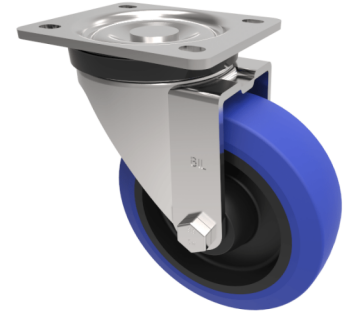

Blue Elastic Rubber 75ShoreA Plate Swivel Castor 125mm 250kg Load

Product code: BZH125RNB

Pressed steel swivel castor with a top plate fixing fitted with a blue 75 shore A elastic rubber tyre on a black nylon centre wheel with a roller bearing. Wheel diameter 125mm, tread width 40mm, overall height 155mm, top plate 105mm x 86mm, hole centres 80mm x 60mm. Load capacity 250kg.

Diameter (mm)	125
Castor Type	Swivel
Fixing Option	Plate
Height (mm)	155
Wheel Material	Rubber on Nylon
Colour / Shore Hardness	Blue Rubber on Nylon Rim / 75 Shore A
Temperature Resistance	-20 °C TO +60 °C
Bearing Type	Roller
Load Capacity (kg)	250
Tread (mm)	40
Swivel Radius (mm)	104
Plate Size (mm)	105 x 86
Hole Centres (mm)	80 X 60
Top Plate Thickness (mm)	4
Fork Thickness (mm)	4
To Suit Fixing Bolt (mm)	8