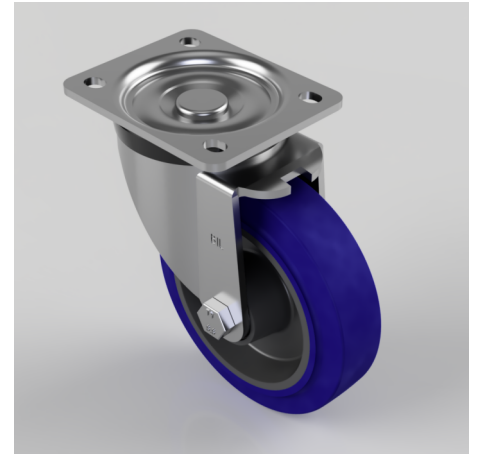

## Blue Elastic Rubber 75ShoreA Plate Swivel Castor 125mm 200kg Load

**Product code: BZH125LRNB**

Pressed steel swivel castor with a top plate fixing fitted with a blue 75 shore A elastic rubber tyre on a black nylon centred wheel with a roller bearing. Wheel diameter 125mm, tread width 36mm, overall height 155mm, top plate 105mm x 86mm, hole centres 80mm x 60mm. Load capacity 250kg.

Diameter (mm)	125
Castor Type	Swivel
Fixing Option	Plate
Height (mm)	155
Wheel Material	Rubber on Nylon
Colour / Shore Hardness	Blue Rubber on Nylon Rim / 75 Shore A
Temperature Resistance	-20 °C TO +60 °C
Bearing Type	Roller
Load Capacity (kg)	200
Tread (mm)	36
Swivel Radius (mm)	104
Plate Size (mm)	105 x 86
Hole Centres (mm)	80 X 60
Top Plate Thickness (mm)	4
Fork Thickness (mm)	4
To Suit Fixing Bolt (mm)	8