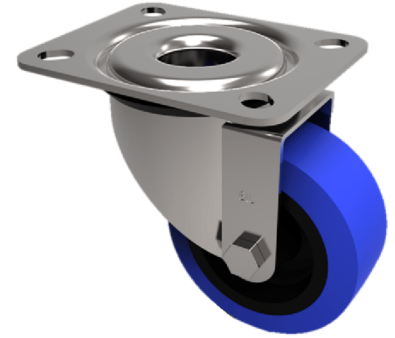

Blue Elastic Rubber 75ShoreA Plate Swivel Castor 125mm 200kg Load

Product code: BZH125LRNB

Pressed steel swivel castor with a top plate fixing fitted with a blue 75 shore A elastic rubber tyre on a black nylon centred wheel with a roller bearing. Wheel diameter 125mm, tread width 36mm, overall height 155mm, top plate 105mm x 86mm, hole centres 80mm x 60mm. Load capacity 250kg.

Diameter (mm)	125
Castor Type	Swivel
Fixing Option	Plate
Height (mm)	155
Wheel Material	Rubber on Nylon
Colour / Shore Hardness	Blue Rubber on Nylon Rim / 75 Shore A
Temperature Resistance	-20 °C TO +60 °C
Bearing Type	Roller
Load Capacity (kg)	200
Tread (mm)	36
Swivel Radius (mm)	104
Plate Size (mm)	105 x 86
Hole Centres (mm)	80 X 60
Top Plate Thickness (mm)	4
Fork Thickness (mm)	4
To Suit Fixing Bolt (mm)	8