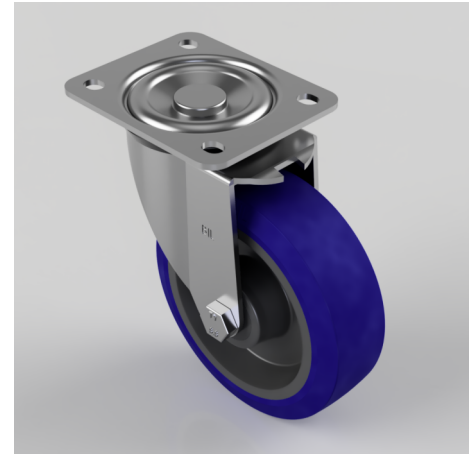

Blue Elastic Rubber 75ShoreA Plate Swivel Castor 125mm 250kg Load

Product code: BZEH125RNB

Pressed steel swivel castor with a top plate fixing fitted with a blue 75 shore A elastic rubber tyre on a black nylon centre wheel with a roller bearing. Wheel diameter 125mm, tread width 40mm, overall height 156mm, top plate 105mm x 86mm, hole centres 80mm x 60mm. Load capacity 250kg.

Diameter (mm)	125
Castor Type	Swivel
Fixing Option	Plate
Height (mm)	156
Wheel Material	Rubber on Nylon
Colour / Shore Hardness	Blue Rubber on Nylon Rim / 75 Shore A
Temperature Resistance	-20 °C TO +60 °C
Bearing Type	Roller
Load Capacity (kg)	250
Tread (mm)	40
Swivel Radius (mm)	106
Plate Size (mm)	105 x 86
Hole Centres (mm)	80 X 60
Top Plate Thickness (mm)	3
Fork Thickness (mm)	3
To Suit Fixing Bolt (mm)	8