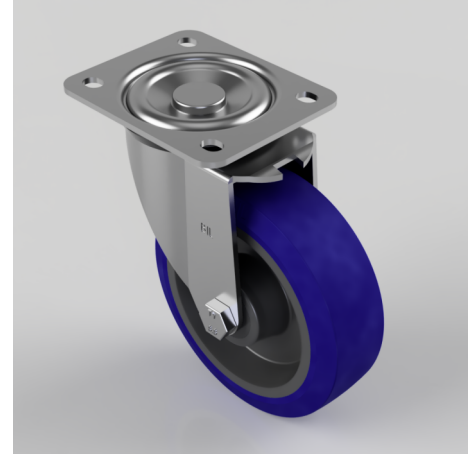

## Blue Elastic Rubber 75ShoreA Plate Swivel Castor 125mm 250kg Load

**Product code: BZEH125RNB**

Pressed steel swivel castor with a top plate fixing fitted with a blue 75 shore A elastic rubber tyre on a black nylon centre wheel with a roller bearing. Wheel diameter 125mm, tread width 40mm, overall height 156mm, top plate 105mm x 86mm, hole centres 80mm x 60mm. Load capacity 250kg.

Diameter (mm)	125
Castor Type	Swivel
Fixing Option	Plate
Height (mm)	156
Wheel Material	Rubber on Nylon
Colour / Shore Hardness	Blue Rubber on Nylon Rim / 75 Shore A
Temperature Resistance	-20 °C TO +60 °C
Bearing Type	Roller
Load Capacity (kg)	250
Tread (mm)	40
Swivel Radius (mm)	106
Plate Size (mm)	105 x 86
Hole Centres (mm)	80 X 60
Top Plate Thickness (mm)	3
Fork Thickness (mm)	3
To Suit Fixing Bolt (mm)	8