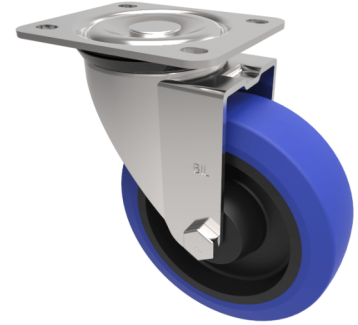

Blue Elastic Rubber 75ShoreA Plate Swivel Castor 125mm 250kg Load

Product code: BZEH125RNBLP

Pressed steel swivel castor with a top plate fixing fitted with a blue 75 shore A elastic rubber tyre on a black nylon centre with a roller bearing. Wheel diameter 125mm, tread width 40mm, overall height 156mm, top plate 135mm x 110mm, hole centres 105mm x 80mm or 116mm x 92.5mm Load capacity 250kg.

Diameter (mm)	125
Castor Type	Swivel
Fixing Option	Plate
Height (mm)	155
Wheel Material	Rubber on Nylon
Colour / Shore Hardness	Blue Rubber on Nylon Rim / 75 Shore A
Temperature Resistance	-20 °C TO +60 °C
Bearing Type	Roller
Load Capacity (kg)	250
Tread (mm)	40
Swivel Radius (mm)	104
Plate Size (mm)	135 x 110
Hole Centres (mm)	105/116 x 80/64
Top Plate Thickness (mm)	3
Fork Thickness (mm)	3
To Suit Fixing Bolt (mm)	10