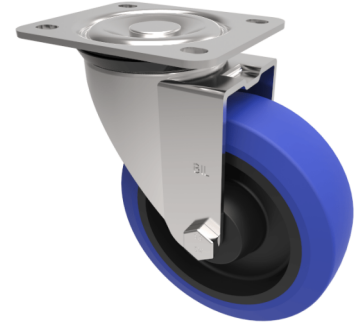

## Blue Elastic Rubber 75ShoreA Plate Swivel Castor 125mm 250kg Load

**Product code: BZEH125RNBLP**

Pressed steel swivel castor with a top plate fixing fitted with a blue 75 shore A elastic rubber tyre on a black nylon centre with a roller bearing. Wheel diameter 125mm, tread width 40mm, overall height 156mm, top plate 135mm x 110mm, hole centres 105mm x 80mm or 116mm x 92.5mm Load capacity 250kg.

Diameter (mm)	125
Castor Type	Swivel
Fixing Option	Plate
Height (mm)	155
Wheel Material	Rubber on Nylon
Colour / Shore Hardness	Blue Rubber on Nylon Rim / 75 Shore A
Temperature Resistance	-20 °C TO +60 °C
Bearing Type	Roller
Load Capacity (kg)	250
Tread (mm)	40
Swivel Radius (mm)	104
Plate Size (mm)	135 x 110
Hole Centres (mm)	105/116 x 80/64
Top Plate Thickness (mm)	3
Fork Thickness (mm)	3
To Suit Fixing Bolt (mm)	10