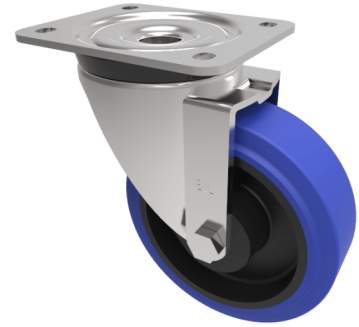

Blue Elastic Rubber 75ShoreA Plate Swivel Castor 150mm 300kg Load

Product code: BZPH150RNB

Pressed steel swivel castor with a flat plate fixing fitted with a blue 75 shore A elastic rubber tyre on black nylon centred wheel with a roller bearing. Wheel diameter 150mm, tread width 50mm, overall height 190mm, plate size 135mm x 110mm, hole centres 105mm x 80mm/75mm. Load capacity 300kg.

Diameter (mm)	150
Castor Type	Swivel
Fixing Option	Plate
Height (mm)	190
Wheel Material	Rubber on Nylon
Colour / Shore Hardness	Blue Rubber on Nylon Rim / 75 Shore A
Temperature Resistance	-20 °C TO +60 °C
Bearing Type	Roller
Load Capacity (kg)	300
Tread (mm)	50
Swivel Radius (mm)	128
Plate Size (mm)	135 x 110
Hole Centres (mm)	105 x 80/75
Top Plate Thickness (mm)	4
Fork Thickness (mm)	4
To Suit Fixing Bolt (mm)	10