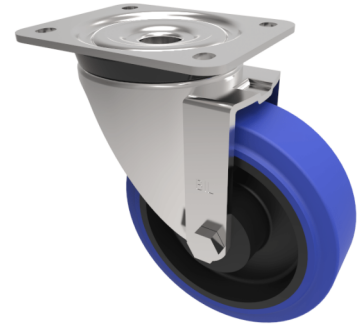

## Blue Elastic Rubber 75ShoreA Plate Swivel Castor 150mm 300kg Load

**Product code: BZPH150RNB**

Pressed steel swivel castor with a flat plate fixing fitted with a blue 75 shore A elastic rubber tyre on black nylon centred wheel with a roller bearing. Wheel diameter 150mm, tread width 50mm, overall height 190mm, plate size 135mm x 110mm, hole centres 105mm x 80mm/75mm. Load capacity 300kg.

Diameter (mm)	150
Castor Type	Swivel
Fixing Option	Plate
Height (mm)	190
Wheel Material	Rubber on Nylon
Colour / Shore Hardness	Blue Rubber on Nylon Rim / 75 Shore A
Temperature Resistance	-20 °C TO +60 °C
Bearing Type	Roller
Load Capacity (kg)	300
Tread (mm)	50
Swivel Radius (mm)	128
Plate Size (mm)	135 x 110
Hole Centres (mm)	105 x 80/75
Top Plate Thickness (mm)	4
Fork Thickness (mm)	4
To Suit Fixing Bolt (mm)	10