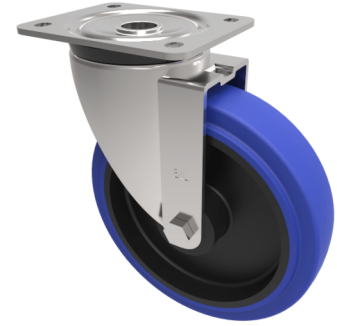

Blue Elastic Rubber 75ShoreA Plate Swivel Castor 200mm 400kg Load

Product code: BZPH200RNB

Pressed steel swivel castor with a top plate fixing fitted with a blue 75 shore A elastic rubber tyre on black nylon centred wheel with a roller bearing. Wheel diameter 200mm, tread width 50mm, overall height 238mm, plate size 135mm x 110mm, hole centres 105mm x 80/75mm. Load capacity 400kg.

Diameter (mm)	200
Castor Type	Swivel
Fixing Option	Plate
Height (mm)	238
Wheel Material	Rubber on Nylon
Colour / Shore Hardness	Blue Rubber on Nylon Rim / 75 Shore A
Temperature Resistance	-20 °C TO +60 °C
Bearing Type	Roller
Load Capacity (kg)	400
Tread (mm)	50
Swivel Radius (mm)	153
Plate Size (mm)	135 x 110
Hole Centres (mm)	105 x 80/75
Top Plate Thickness (mm)	5
Fork Thickness (mm)	5
To Suit Fixing Bolt (mm)	10