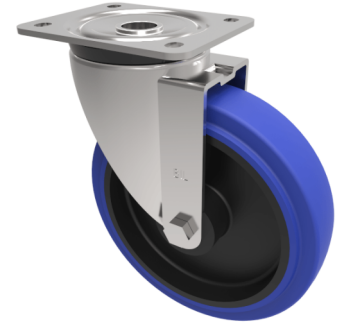

Blue Elastic Rubber 75ShoreA Plate Swivel Castor 200mm 400kg Load

Product code: BZPH200RNB

Pressed steel swivel castor with a top plate fixing fitted with a blue 75 shore A elastic rubber tyre on black nylon centred wheel with a roller bearing. Wheel diameter 200mm, tread width 50mm, overall height 238mm, plate size 135mm x 110mm, hole centres 105mm x 80/75mm. Load capacity 400kg.

Diameter (mm)	200
Castor Type	Swivel
Fixing Option	Plate
Height (mm)	238
Wheel Material	Rubber on Nylon
Colour / Shore Hardness	Blue Rubber on Nylon Rim / 75 Shore A
Temperature Resistance	-20 °C TO +60 °C
Bearing Type	Roller
Load Capacity (kg)	400
Tread (mm)	50
Swivel Radius (mm)	153
Plate Size (mm)	135 x 110
Hole Centres (mm)	105 x 80/75
Top Plate Thickness (mm)	5
Fork Thickness (mm)	5
To Suit Fixing Bolt (mm)	10