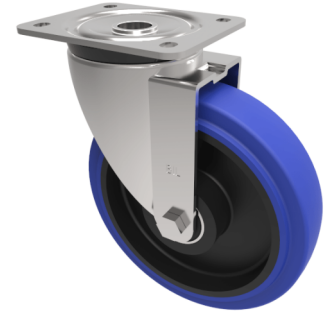

Blue Elastic Rubber 75ShoreA Plate Swivel Castor 200mm 400kg Load

Product code: BZPH200RNB

Pressed steel swivel castor with a top plate fixing fitted with a blue 75 shore A elastic rubber tyre on black nylon centred wheel with ball bearings. Wheel diameter 200mm, tread width 46mm, overall height 238mm, plate size 135mm x 110mm, hole centres 105mm x 80/75mm. Load capacity 400kg.

Diameter (mm)	200
Castor Type	Swivel
Fixing Option	Plate
Height (mm)	238
Wheel Material	Rubber on Nylon
Colour / Shore Hardness	Blue Rubber on Nylon Rim / 75 Shore A
Temperature Resistance	-20 °C TO +60 °C
Bearing Type	Ball
Load Capacity (kg)	400
Tread (mm)	46
Swivel Radius (mm)	153
Plate Size (mm)	135 x 110
Hole Centres (mm)	105 x 80/75
Top Plate Thickness (mm)	5
Fork Thickness (mm)	5
To Suit Fixing Bolt (mm)	10