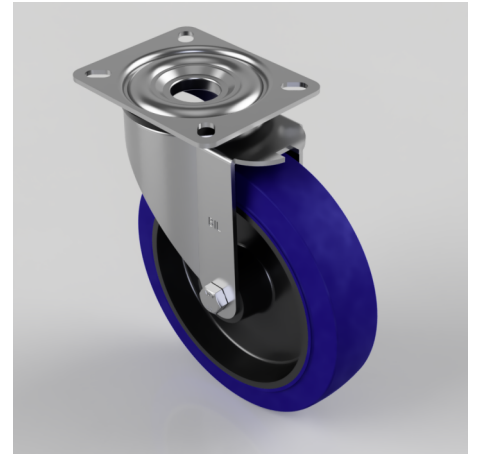

Blue Elastic Rubber 75ShoreA Plate Swivel Castor 200mm 400kg Load

Product code: BZMM200RNB

Pressed steel swivel castor with a flat plate fixing fitted with a blue 75 shore A elastic rubber tyre on a nylon centred wheel with a roller bearing, Wheel diameter 200mm, tread width 50mm, overall height 235mm, plate size 135mm x 110mm, hole centres 105mm x 80mm. Load capacity 400kg.

Diameter (mm)	200
Castor Type	Swivel
Fixing Option	Plate
Height (mm)	235
Wheel Material	Rubber on Nylon
Colour / Shore Hardness	Blue Rubber on Nylon Rim / 75 Shore A
Temperature Resistance	-20 °C TO +60 °C
Bearing Type	Roller
Load Capacity (kg)	400
Tread (mm)	50
Swivel Radius (mm)	153
Plate Size (mm)	135 x 105
Hole Centres (mm)	105 x 80
Top Plate Thickness (mm)	3.5
Fork Thickness (mm)	3.5
To Suit Fixing Bolt (mm)	10