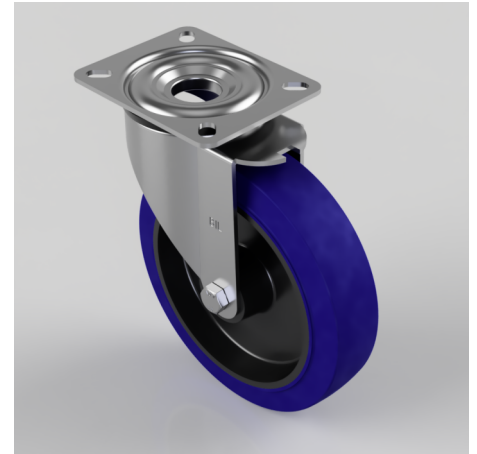

Blue Elastic Rubber 75ShoreA Plate Swivel Castor 200mm 400kg Load

Product code: BZMM200RNB

Pressed steel swivel castor with a flat plate fixing fitted with a blue 75 shore A elastic rubber tyre on a nylon centred wheel with a roller bearing, Wheel diameter 200mm, tread width 50mm, overall height 235mm, plate size 135mm x 110mm, hole centres 105mm x 80mm. Load capacity 400kg.

Diameter (mm)	200
Castor Type	Swivel
Fixing Option	Plate
Height (mm)	235
Wheel Material	Rubber on Nylon
Colour / Shore Hardness	Blue Rubber on Nylon Rim / 75 Shore A
Temperature Resistance	-20 °C TO +60 °C
Bearing Type	Roller
Load Capacity (kg)	400
Tread (mm)	50
Swivel Radius (mm)	153
Plate Size (mm)	135 x 105
Hole Centres (mm)	105 x 80
Top Plate Thickness (mm)	3.5
Fork Thickness (mm)	3.5
To Suit Fixing Bolt (mm)	10