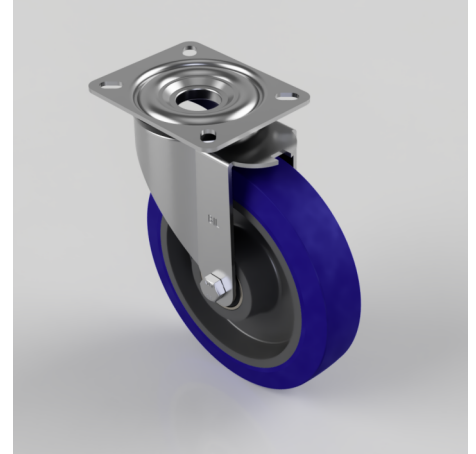

Blue Elastic Rubber 75ShoreA Plate Swivel Castor 200mm 400kg Load

Product code: BZMM200RNB

Pressed steel swivel flat plate castor fitted with a blue 75 shore A elastic rubber tyre on a black nylon centred wheel with ball bearings, Wheel diameter 200mm, tread width 46mm, overall height 235mm, top plate 135mm x 110mm, hole centres 105mm x 80mm. Load capacity 400kg.

Diameter (mm)	200
Castor Type	Swivel
Fixing Option	Plate
Height (mm)	235
Wheel Material	Rubber on Nylon
Colour / Shore Hardness	Blue Rubber on Nylon Rim / 75 Shore A
Temperature Resistance	-20 °C TO +60 °C
Bearing Type	Ball
Load Capacity (kg)	400
Tread (mm)	46
Swivel Radius (mm)	153
Plate Size (mm)	135 x 110
Hole Centres (mm)	105 x 80
Top Plate Thickness (mm)	3.5
Fork Thickness (mm)	3.5
To Suit Fixing Bolt (mm)	10