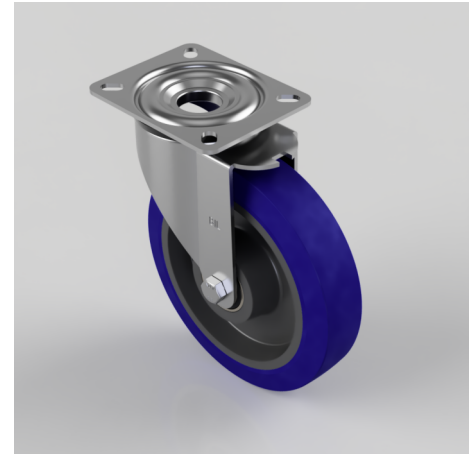

Blue Elastic Rubber 75ShoreA Plate Swivel Castor 200mm 400kg Load

Product code: BZMM200RNB

Pressed steel swivel flat plate castor fitted with a blue 75 shore A elastic rubber tyre on a black nylon centred wheel with ball bearings, Wheel diameter 200mm, tread width 46mm, overall height 235mm, top plate 135mm x 110mm, hole centres 105mm x 80mm. Load capacity 400kg.

Diameter (mm)	200
Castor Type	Swivel
Fixing Option	Plate
Height (mm)	235
Wheel Material	Rubber on Nylon
Colour / Shore Hardness	Blue Rubber on Nylon Rim / 75 Shore A
Temperature Resistance	-20 °C TO +60 °C
Bearing Type	Ball
Load Capacity (kg)	400
Tread (mm)	46
Swivel Radius (mm)	153
Plate Size (mm)	135 x 110
Hole Centres (mm)	105 x 80
Top Plate Thickness (mm)	3.5
Fork Thickness (mm)	3.5
To Suit Fixing Bolt (mm)	10